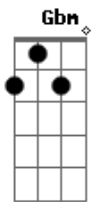

© ukulele-chords.com