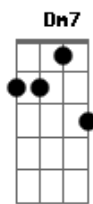

© ukulele-chords.com