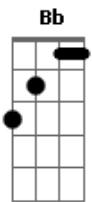

© ukulele-chords.com