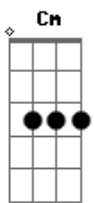

© ukulele-chords.com