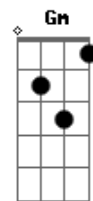

© ukulele-chords.com