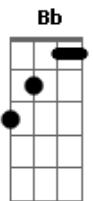

Aerosmith - Falling In Love

Tom: Bb

F G G F G G F G
You're so bad, You're so bad, You're so
F G G F G G F G
You're so bad, You're so bad, You're so

D Bb C D
You think you're in love like it's a real sure thing
D Bb C D
But every time you fall you get your ass in a sling
D Bb C D
You used to be strong but now it's ooh baby please
D Bb C G
'cause falling in love is so hard on the knees

this riff is played over the chorus

Gm C Bb Eb
We was making love when you told me that you loved me
C Eb Bb Gm
I thought ol' cupid he was taking aim
Gm C Bb Eb
I was believer when you told me that you loved me
C Eb Bb Gm
And then you called me someone elses name

guitar 2 is barely audible at first, but eventually this is played:

guitar 2-

bridge

F G G Gb Ab Ab G A A Ab Bb Bb A B B Bb
(play as individual notes)

Cm
What are you looking for
it's got to be hard core
must be some kind of nouveau riche

Cm
Is this your only chance

Cm
or some hypnotic trance

Cm A
Let's get you on a tighter leash

(part of it)

This is where I get lost. When it slows down it looks like this:
full bend

F G G Gb Ab Ab G A A Ab Bb Bb A B B A#

Acordes

© ukulele-chords.com