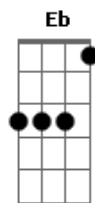

© ukulele-chords.com