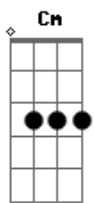

© ukulele-chords.com