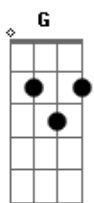

© ukulele-chords.com