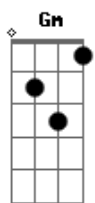

© ukulele-chords.com