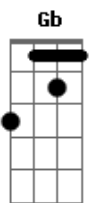

© ukulele-chords.com