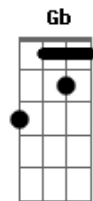

© ukulele-chords.com