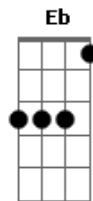

© ukulele-chords.com