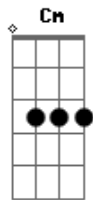

© ukulele-chords.com