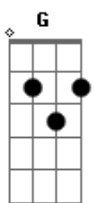

© ukulele-chords.com