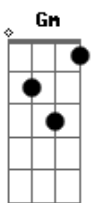

© ukulele-chords.com