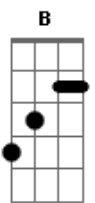

© ukulele-chords.com