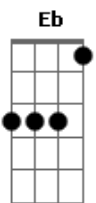

© ukulele-chords.com