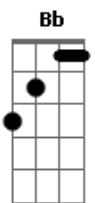

Aerosmith - Falling In Love

Tom: Bb

F G G F G G F G
You're so bad, You're so bad, You're so
F G G F G G F G
You're so bad, You're so bad, You're so

D Bb C D
You think you're in love like it's a real sure thing
D Bb C D
But every time you fall you get your ass in a sling
D Bb C D
You used to be strong but now it's ooh baby please
D Bb C G
'cause falling in love is so hard on the knees

this riff is played over the chorus

Gm C Bb Eb
We was making love when you told me that you loved me
C Eb Bb Gm
I thought ol' cupid he was taking aim
Gm C Bb Eb
I was believer when you told me that you loved me
C Eb Bb Gm
And then you called me someone elses name

guitar 2 is barely audible at first, but eventually this is played:

guitar 2-

bridge

F G G Gb Ab Ab G A A Ab Bb Bb A B B Bb
(play as individual notes)

Cm
What are you looking for
it's got to be hard core
must be some kind of nouveau riche

Cm
Is this your only chance

Cm
or some hypnotic trance

Cm A
Let's get you on a tighter leash

(part of it)

This is where I get lost. When it slows down it looks like this:
full bend

F G G Gb Ab Ab G A A Ab Bb Bb A B B A#

Acordes

© ukulele-chords.com