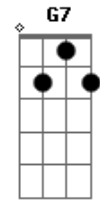

© ukulele-chords.com