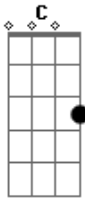

E D  
We lived on the side of the tracks  
D E  
Got laid in the shed of an old smokestack

E A  
We gotta get outta this place  
D E  
Or we got a heel gonna smash your face

E A  
We came from the wrong side of town

D  
The girl's so bitchin'

F  
My backbone's twitchin'

Bb  
Cause down in Hell's kitchen

C D C G F  
The Devil's Got a New Disguise

D  
I'm on a mission

F  
A proposition

Bb  
It's intuition

C D C G F  
Cause the Devil's Got a New Disguise