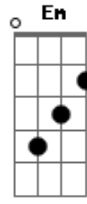

Here's what she asked me...

A
'If you need love
With no condition
Let's do the Do honey
Em G
I'm on a mission'

D
The girl's so bitchin'
F
My backbone's twitchin'
Bb
Cause down in Hell's kitchen
C D C G F
The Devil's Got a New Disguise

SOLO:

E A
We came from the wrong side of town
D E
Got nothin' to lose when you're upside down
E D
We lived on the side of the tracks
D E
Got laid in the shed of an old smokestack
E A
We gotta get outta this place
D E
Or we got a heel gonna smash your face
E A
We came from the wrong side of town

D
The girl's so bitchin'
F
My backbone's twitchin'
Bb
Cause down in Hell's kitchen
C D C G F
The Devil's Got a New Disguise
D
I'm on a mission
F
A proposition
Bb
It's intuition
C D C G F
Cause the Devil's Got a New Disguise

b - bend
r - release bend
~ - let ring
v - vibrato

Acordes

© ukulele-chords.com

© ukulele-chords.com

© ukulele-chords.com

© ukulele-chords.com

© ukulele-chords.com

© ukulele-chords.com