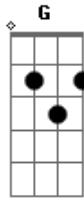

Here's what she asked me...

A
'If you need love
With no condition
Let's do the Do honey
Em G
I'm on a mission'

D
The girl's so bitchin'
F
My backbone's twitchin'
Bb
Cause down in Hell's kitchen
C D C G F
The Devil's Got a New Disguise

SOLO:

E A
We came from the wrong side of town
D E
Got nothin' to lose when you're upside down
E D
We lived on the side of the tracks
D E
Got laid in the shed of an old smokestack
E A
We gotta get outta this place
D E
Or we got a heel gonna smash your face
E A
We came from the wrong side of town

D
The girl's so bitchin'
F
My backbone's twitchin'
Bb
Cause down in Hell's kitchen
C D C G F
The Devil's Got a New Disguise
D
I'm on a mission
F
A proposition
Bb
It's intuition
C D C G F
Cause the Devil's Got a New Disguise

b - bend
r - release bend
~ - let ring
v - vibrato

Acordes

© ukulele-chords.com

© ukulele-chords.com

© ukulele-chords.com

© ukulele-chords.com

© ukulele-chords.com

© ukulele-chords.com