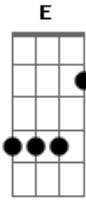

Here's what she asked me...

A
'If you need love
With no condition
Let's do the Do honey
Em G
I'm on a mission'

D
The girl's so bitchin'
F
My backbone's twitchin'
Bb
Cause down in Hell's kitchen
C D C G F
The Devil's Got a New Disguise

SOLO:

E A
We came from the wrong side of town
D E
Got nothin' to lose when you're upside down
E D
We lived on the side of the tracks
D E
Got laid in the shed of an old smokestack
E A
We gotta get outta this place
D E
Or we got a heel gonna smash your face
E A
We came from the wrong side of town

D
The girl's so bitchin'
F
My backbone's twitchin'
Bb
Cause down in Hell's kitchen
C D C G F
The Devil's Got a New Disguise
D
I'm on a mission
F
A proposition
Bb
It's intuition
C D C G F
Cause the Devil's Got a New Disguise

b - bend
r - release bend
~ - let ring
v - vibrato

Acordes

© ukulele-chords.com

© ukulele-chords.com

© ukulele-chords.com

© ukulele-chords.com

© ukulele-chords.com

© ukulele-chords.com