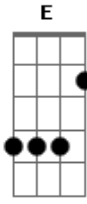

© ukulele-chords.com