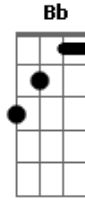

© ukulele-chords.com