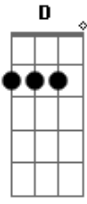

© ukulele-chords.com