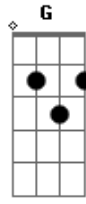

© ukulele-chords.com