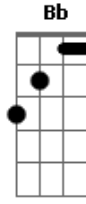

© ukulele-chords.com