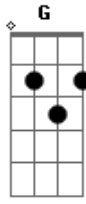

Here's what she asked me...

A
'If you need love
With no condition
Let's do the Do honey
Em G
I'm on a mission'

D
The girl's so bitchin'
F
My backbone's twitchin'
Bb
Cause down in Hell's kitchen
C D C G F
The Devil's Got a New Disguise

SOLO:

E A
We came from the wrong side of town
D E
Got nothin' to lose when you're upside down
E D
We lived on the side of the tracks
D E
Got laid in the shed of an old smokestack
E A
We gotta get outta this place
D E
Or we got a heel gonna smash your face
E A
We came from the wrong side of town

D
The girl's so bitchin'
F
My backbone's twitchin'
Bb
Cause down in Hell's kitchen
C D C G F
The Devil's Got a New Disguise
D
I'm on a mission
F
A proposition
Bb
It's intuition
C D C G F
Cause the Devil's Got a New Disguise

b - bend
r - release bend
~ - let ring
v - vibrato

Acordes

© ukulele-chords.com

© ukulele-chords.com

© ukulele-chords.com

© ukulele-chords.com

© ukulele-chords.com

© ukulele-chords.com