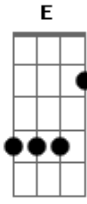

Here's what she asked me...

A
'If you need love
With no condition
Let's do the Do honey
Em G
I'm on a mission'

D
The girl's so bitchin'
F
My backbone's twitchin'
Bb
Cause down in Hell's kitchen
C D C G F
The Devil's Got a New Disguise

SOLO:

E A
We came from the wrong side of town
D E
Got nothin' to lose when you're upside down
E D
We lived on the side of the tracks
D E
Got laid in the shed of an old smokestack
E A
We gotta get outta this place
D E
Or we got a heel gonna smash your face
E A
We came from the wrong side of town

D
The girl's so bitchin'
F
My backbone's twitchin'
Bb
Cause down in Hell's kitchen
C D C G F
The Devil's Got a New Disguise
D
I'm on a mission
F
A proposition
Bb
It's intuition
C D C G F
Cause the Devil's Got a New Disguise

b - bend
r - release bend
~ - let ring
v - vibrato

Acordes

© ukulele-chords.com

© ukulele-chords.com

© ukulele-chords.com

© ukulele-chords.com

© ukulele-chords.com

© ukulele-chords.com