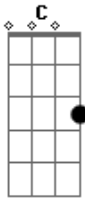

Acordes

© ukulele-chords.com

© ukulele-chords.com

© ukulele-chords.com

© ukulele-chords.com

© ukulele-chords.com

© ukulele-chords.com

© ukulele-chords.com

© ukulele-chords.com