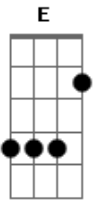

Aerosmith - Cryin'

Tom: D
Intro: (Guitarra 1)

(Guitarra 2)

Primeira Parte:

A E
There was a time
Gbm Dbm
When I was so broken-hearted
D A E
Love wasn't much, of a friend of mine

A E
The tables have turned, yeah
Gbm Dbm
'Cause me and them ways have parted
D A E
That kind of love, was the killin' kind

Solo: Bb C F G (3x)
Bb C F G Bb

(Parte 1)

(Parte 2)

(Parte 3)

(Parte 4)

Final do Solo Vocal:
(Guitarra 1)

(Guitarra 2)

'Cause what you got inside
 Ain't where your love should stay
 Yeah, our love, sweet love, ain't love
 'Till you give your heart away

Terceiro Refrão:

I was cryin' when I met you

Now I'm tryin to forget you
 Your Love is sweet, misery
 I was cryin' just to get you
 Now I'm dyin' I let you
 Do what you do what you do down to me, baby, baby, baby,
 baby
 Base do Solo de Gaita e do Final:

Acordes

Improviso - Pentatônica de Lá Maior

© ukulele-chords.com

© ukulele-chords.com

© ukulele-chords.com

© ukulele-chords.com

© ukulele-chords.com

© ukulele-chords.com