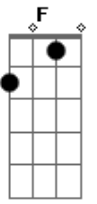

© ukulele-chords.com