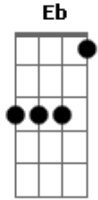

© ukulele-chords.com