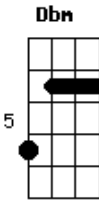

Aerosmith - Cryin'

Tom: D
Intro: (Guitarra 1)

(Guitarra 2)

Primeira Parte:

A E
There was a time
Gbm Dbm
When I was so broken-hearted
D A E
Love wasn't much, of a friend of mine

A E
The tables have turned, yeah
Gbm Dbm
'Cause me and them ways have parted
D A E
That kind of love, was the killin' kind

Acordes

Improviso - Pentatônica de Lá Maior

© ukulele-chords.com

© ukulele-chords.com

© ukulele-chords.com

© ukulele-chords.com

© ukulele-chords.com

© ukulele-chords.com