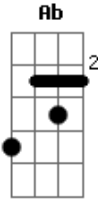

© ukulele-chords.com