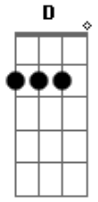

(Guitarra 2)

'Cause what you got inside
Ain't where your love should stay
Yeah, our love, sweet love, ain't love
'Till you give your heart away

Terceiro Refrão:

Now I'm tryin to forget you
Your Love is sweet, misery
I was cryin' just to get you
Now I'm dyin' I let you
Do what you do what you do down to me, baby, baby, baby,
baby
Base do Solo de Gaita e do Final:

I was cryin' when I met you

Acordes

Improviso - Pentatônica de Lá Maior

© ukulele-chords.com