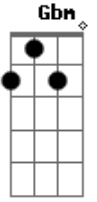

Aerosmith - Cryin'

Tom: D
Intro: (Guitarra 1)

(Guitarra 2)

Primeira Parte:

A E
There was a time
Gbm Dbm
When I was so broken-hearted
D A E
Love wasn't much, of a friend of mine

A E
The tables have turned, yeah
Gbm Dbm
'Cause me and them ways have parted
D A E
That kind of love, was the killin' kind

Solo: Bb C F G (3x)
Bb C F G Bb

(Parte 1)

(Parte 2)

(Parte 3)

(Parte 4)

Final do Solo Vocal:
(Guitarra 1)

(Guitarra 2)

'Cause what you got inside
 Ain't where your love should stay
 Yeah, our love, sweet love, ain't love
 'Till you give your heart away

Terceiro Refrão:

Now I'm tryin to forget you
 Your Love is sweet, misery
 I was cryin' just to get you
 Now I'm dyin' I let you
 Do what you do what you do down to me, baby, baby, baby,
 baby
 Base do Solo de Gaita e do Final:

I was cryin' when I met you

Acordes

Improviso - Pentatônica de Lá Maior

© ukulele-chords.com

© ukulele-chords.com

© ukulele-chords.com

© ukulele-chords.com

© ukulele-chords.com