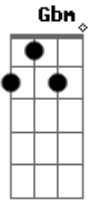

Aerosmith - Cryin'

Tom: D
Intro: (Guitarra 1)

(Guitarra 2)

Primeira Parte:

A E
There was a time
Gbm Dbm
When I was so broken-hearted
D A E
Love wasn't much, of a friend of mine

A E
The tables have turned, yeah
Gbm Dbm
'Cause me and them ways have parted
D A E
That kind of love, was the killin' kind

Solo: Bb C F G (3x)
Bb C F G Bb

(Parte 1)

(Parte 2)

(Parte 3)

(Parte 4)

Final do Solo Vocal:
(Guitarra 1)

(Guitarra 2)

'Cause what you got inside
 Ain't where your love should stay
 Yeah, our love, sweet love, ain't love
 'Till you give your heart away

Terceiro Refrão:

I was cryin' when I met you

Now I'm tryin to forget you
 Your Love is sweet, misery
 I was cryin' just to get you
 Now I'm dyin' I let you
 Do what you do what you do down to me, baby, baby, baby,
 baby
 Base do Solo de Gaita e do Final:

Acordes

Improviso - Pentatônica de Lá Maior

© ukulele-chords.com

© ukulele-chords.com

© ukulele-chords.com

© ukulele-chords.com

© ukulele-chords.com

© ukulele-chords.com