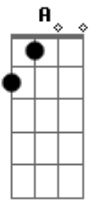

© ukulele-chords.com