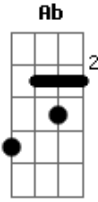

© ukulele-chords.com