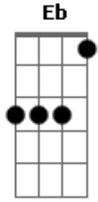

© ukulele-chords.com