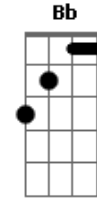

© ukulele-chords.com