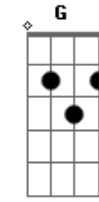

Aerosmith - Cryin'

Tom: D
Intro: (Guitarra 1)

(Guitarra 2)

Primeira Parte:

A E
There was a time
Gbm Dbm
When I was so broken-hearted
D A E
Love wasn't much, of a friend of mine

A E
The tables have turned, yeah
Gbm Dbm
'Cause me and them ways have parted
D A E
That kind of love, was the killin' kind

Solo: Bb C F G (3x)
Bb C F G Bb

(Parte 1)

(Parte 2)

(Parte 3)

(Parte 4)

Final do Solo Vocal:
(Guitarra 1)

(Guitarra 2)

'Cause what you got inside
 Ain't where your love should stay
 Yeah, our love, sweet love, ain't love
 'Till you give your heart away

Terceiro Refrão:

Now I'm tryin to forget you
 Your Love is sweet, misery
 I was cryin' just to get you
 Now I'm dyin' I let you
 Do what you do what you do down to me, baby, baby, baby,
 baby
 Base do Solo de Gaita e do Final:

I was cryin' when I met you

Acordes

Improviso - Pentatônica de Lá Maior

© ukulele-chords.com

© ukulele-chords.com

© ukulele-chords.com

© ukulele-chords.com

© ukulele-chords.com