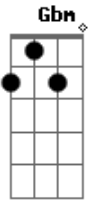

# Aerosmith - Cryin'

Tom: D  
Intro: (Guitarra 1)

(Guitarra 2)

Primeira Parte:

A E  
There was a time  
Gbm Dbm  
When I was so broken-hearted  
D A E  
Love wasn't much, of a friend of mine

A E  
The tables have turned, yeah  
Gbm Dbm  
'Cause me and them ways have parted  
D A E  
That kind of love, was the killin' kind

Solo: Bb C F G (3x)  
Bb C F G Bb

(Parte 1)

(Parte 2)

(Parte 3)

(Parte 4)

Final do Solo Vocal:  
(Guitarra 1)

(Guitarra 2)

'Cause what you got inside  
 Ain't where your love should stay  
 Yeah, our love, sweet love, ain't love  
 'Till you give your heart away

Terceiro Refrão:

I was cryin' when I met you

Now I'm tryin to forget you  
 Your Love is sweet, misery  
 I was cryin' just to get you  
 Now I'm dyin' I let you  
 Do what you do what you do down to me, baby, baby, baby,  
 baby  
 Base do Solo de Gaita e do Final:

## Acordes

Improviso - Pentatônica de Lá Maior

© ukulele-chords.com

© ukulele-chords.com

© ukulele-chords.com

© ukulele-chords.com

© ukulele-chords.com

© ukulele-chords.com