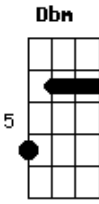

# Aerosmith - Cryin'

Tom: D  
Intro: (Guitarra 1)

(Guitarra 2)

Primeira Parte:

A E  
There was a time  
Gbm Dbm  
When I was so broken-hearted  
D A E  
Love wasn't much, of a friend of mine

A E  
The tables have turned, yeah  
Gbm Dbm  
'Cause me and them ways have parted  
D A E  
That kind of love, was the killin' kind

## Acordes

Improviso - Pentatônica de Lá Maior

© ukulele-chords.com

© ukulele-chords.com

© ukulele-chords.com

© ukulele-chords.com

© ukulele-chords.com

© ukulele-chords.com