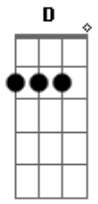

(Guitarra 2)

'Cause what you got inside
Ain't where your love should stay
Yeah, our love, sweet love, ain't love
'Till you give your heart away

Terceiro Refrão:

I was cryin' when I met you

Now I'm tryin to forget you
Your Love is sweet, misery
I was cryin' just to get you
Now I'm dyin' I let you
Do what you do what you do down to me, baby, baby, baby,
baby
Base do Solo de Gaita e do Final:

Acordes

Improviso - Pentatônica de Lá Maior

© ukulele-chords.com