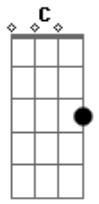

# Aerosmith - Cryin'

Tom: D  
Intro: (Guitarra 1)

(Guitarra 2)

Primeira Parte:

A E  
There was a time  
Gbm Dbm  
When I was so broken-hearted  
D A E  
Love wasn't much, of a friend of mine

A E  
The tables have turned, yeah  
Gbm Dbm  
'Cause me and them ways have parted  
D A E  
That kind of love, was the killin' kind

Solo: Bb C F G (3x)  
Bb C F G Bb

(Parte 1)

(Parte 2)

(Parte 3)

(Parte 4)

Final do Solo Vocal:  
(Guitarra 1)

(Guitarra 2)

'Cause what you got inside  
 Ain't where your love should stay  
 Yeah, our love, sweet love, ain't love  
 'Till you give your heart away

Terceiro Refrão:

I was cryin' when I met you

Now I'm tryin to forget you  
 Your Love is sweet, misery  
 I was cryin' just to get you  
 Now I'm dyin' I let you  
 Do what you do what you do down to me, baby, baby, baby,  
 baby  
 Base do Solo de Gaita e do Final:

## Acordes

Improviso - Pentatônica de Lá Maior

© ukulele-chords.com

© ukulele-chords.com

© ukulele-chords.com

© ukulele-chords.com

© ukulele-chords.com

© ukulele-chords.com