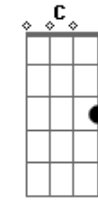

© ukulele-chords.com