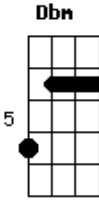

Aerosmith - Cryin'

Tom: D
Intro: (Guitarra 1)

(Guitarra 2)

Primeira Parte:

A E
There was a time
Gbm Dbm
When I was so broken-hearted
D A E
Love wasn't much, of a friend of mine

A E
The tables have turned, yeah
Gbm Dbm
'Cause me and them ways have parted
D A E
That kind of love, was the killin' kind

Terceiro Refrão:

Now I'm tryin to forget you
 Your Love is sweet, misery
 I was cryin' just to get you
 Now I'm dyin' I let you
 Do what you do what you do down to me, baby, baby, baby,
 baby
 Base do Solo de Gaita e do Final:

I was cryin' when I met you

Acordes

Improviso - Pentatônica de Lá Maior

© ukulele-chords.com

© ukulele-chords.com

© ukulele-chords.com

© ukulele-chords.com

© ukulele-chords.com