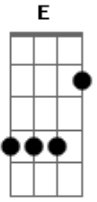

Aerosmith - Cryin'

Tom: D
Intro: (Guitarra 1)

(Guitarra 2)

Primeira Parte:

A E
There was a time
Gbm Dbm
When I was so broken-hearted
D A E
Love wasn't much, of a friend of mine

A E
The tables have turned, yeah
Gbm Dbm
'Cause me and them ways have parted
D A E
That kind of love, was the killin' kind

Solo: Bb C F G (3x)
Bb C F G Bb

(Parte 1)

(Parte 2)

(Parte 3)

(Parte 4)

Final do Solo Vocal:
(Guitarra 1)

(Guitarra 2)

'Cause what you got inside
 Ain't where your love should stay
 Yeah, our love, sweet love, ain't love
 'Till you give your heart away

Terceiro Refrão:

Now I'm tryin to forget you
 Your Love is sweet, misery
 I was cryin' just to get you
 Now I'm dyin' I let you
 Do what you do what you do down to me, baby, baby, baby,
 baby
 Base do Solo de Gaita e do Final:

I was cryin' when I met you

Acordes

Improviso - Pentatônica de Lá Maior

© ukulele-chords.com

© ukulele-chords.com

© ukulele-chords.com

© ukulele-chords.com

© ukulele-chords.com