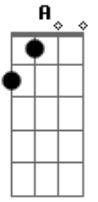

© ukulele-chords.com