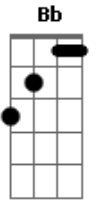

© ukulele-chords.com