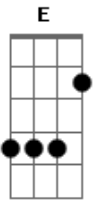

# Aerosmith - Cryin'

Tom: D  
Intro: (Guitarra 1)

(Guitarra 2)

Primeira Parte:

A E  
There was a time  
Gbm Dbm  
When I was so broken-hearted  
D A E  
Love wasn't much, of a friend of mine

A E  
The tables have turned, yeah  
Gbm Dbm  
'Cause me and them ways have parted  
D A E  
That kind of love, was the killin' kind

Solo: Bb C F G (3x)  
Bb C F G Bb

(Parte 1)

(Parte 2)

(Parte 3)

(Parte 4)

Final do Solo Vocal:  
(Guitarra 1)

(Guitarra 2)

'Cause what you got inside  
 Ain't where your love should stay  
 Yeah, our love, sweet love, ain't love  
 'Till you give your heart away

Terceiro Refrão:

I was cryin' when I met you

Now I'm tryin to forget you  
 Your Love is sweet, misery  
 I was cryin' just to get you  
 Now I'm dyin' I let you  
 Do what you do what you do down to me, baby, baby, baby,  
 baby  
 Base do Solo de Gaita e do Final:

## Acordes

Improviso - Pentatônica de Lá Maior

© ukulele-chords.com

© ukulele-chords.com

© ukulele-chords.com

© ukulele-chords.com

© ukulele-chords.com

© ukulele-chords.com