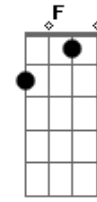

© ukulele-chords.com