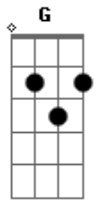

Aerosmith - Cryin'

Tom: D
Intro: (Guitarra 1)

(Guitarra 2)

Primeira Parte:

A E
There was a time
Gbm Dbm
When I was so broken-hearted
D A E
Love wasn't much, of a friend of mine

A E
The tables have turned, yeah
Gbm Dbm
'Cause me and them ways have parted
D A E
That kind of love, was the killin' kind

Solo: Bb C F G (3x)
Bb C F G Bb

(Parte 1)

(Parte 2)

(Parte 3)

(Parte 4)

Final do Solo Vocal:
(Guitarra 1)

(Guitarra 2)

'Cause what you got inside
 Ain't where your love should stay
 Yeah, our love, sweet love, ain't love
 'Till you give your heart away

Terceiro Refrão:

I was cryin' when I met you

Now I'm tryin to forget you
 Your Love is sweet, misery
 I was cryin' just to get you
 Now I'm dyin' I let you
 Do what you do what you do down to me, baby, baby, baby,
 baby
 Base do Solo de Gaita e do Final:

Acordes

Improviso - Pentatônica de Lá Maior

© ukulele-chords.com

© ukulele-chords.com

© ukulele-chords.com

© ukulele-chords.com

© ukulele-chords.com

© ukulele-chords.com