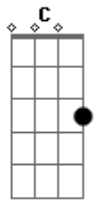

Aerosmith - Cryin'

Tom: D
Intro: (Guitarra 1)

(Guitarra 2)

Primeira Parte:

A E
There was a time
Gbm Dbm
When I was so broken-hearted
D A E
Love wasn't much, of a friend of mine

A E
The tables have turned, yeah
Gbm Dbm
'Cause me and them ways have parted
D A E
That kind of love, was the killin' kind

Solo: Bb C F G (3x)
Bb C F G Bb

(Parte 1)

(Parte 2)

(Parte 3)

(Parte 4)

Final do Solo Vocal:
(Guitarra 1)

(Guitarra 2)

'Cause what you got inside
 Ain't where your love should stay
 Yeah, our love, sweet love, ain't love
 'Till you give your heart away

Terceiro Refrão:

I was cryin' when I met you

Now I'm tryin to forget you
 Your Love is sweet, misery
 I was cryin' just to get you
 Now I'm dyin' I let you
 Do what you do what you do down to me, baby, baby, baby,
 baby
 Base do Solo de Gaita e do Final:

Acordes

Improviso - Pentatônica de Lá Maior

© ukulele-chords.com

© ukulele-chords.com

© ukulele-chords.com

© ukulele-chords.com

© ukulele-chords.com

© ukulele-chords.com