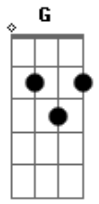

# Aerosmith - Cryin'

Tom: D  
Intro: (Guitarra 1)

(Guitarra 2)

Primeira Parte:

A E  
There was a time  
Gbm Dbm  
When I was so broken-hearted  
D A E  
Love wasn't much, of a friend of mine

A E  
The tables have turned, yeah  
Gbm Dbm  
'Cause me and them ways have parted  
D A E  
That kind of love, was the killin' kind

Solo: Bb C F G (3x)  
Bb C F G Bb

(Parte 1)

(Parte 2)

(Parte 3)

(Parte 4)

Final do Solo Vocal:  
(Guitarra 1)

(Guitarra 2)

'Cause what you got inside  
 Ain't where your love should stay  
 Yeah, our love, sweet love, ain't love  
 'Till you give your heart away

Terceiro Refrão:

I was cryin' when I met you

Now I'm tryin to forget you  
 Your Love is sweet, misery  
 I was cryin' just to get you  
 Now I'm dyin' I let you  
 Do what you do what you do down to me, baby, baby, baby,  
 baby  
 Base do Solo de Gaita e do Final:

## Acordes

Improviso - Pentatônica de Lá Maior

© ukulele-chords.com

© ukulele-chords.com

© ukulele-chords.com

© ukulele-chords.com

© ukulele-chords.com

© ukulele-chords.com