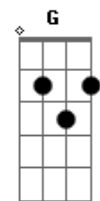

© ukulele-chords.com