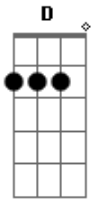

# Aerosmith - Angels Eye

Tom: C

A E R O S M I T H

Angel's Eye

Intro: G1:

G2: WAR \ /

G1 and 2 play the basic power chord progression through all of the verses and at the end

Bridge

The blind side of you is a bad dream come true that you can't see

Chorus:

<sup>G</sup> <sup>D</sup>  
 From an Angel's eye, kiss it all goodbye  
<sup>G</sup> <sup>A</sup> <sup>G</sup> <sup>E</sup> <sup>D</sup> <sup>E</sup>  
 From an Angel's eye, ain't no place to hide