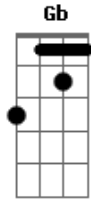

© ukulele-chords.com