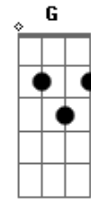

© ukulele-chords.com