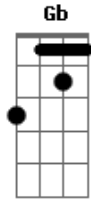

# Aerosmith - Angels Eye

Tom: C

A E R O S M I T H

Angel's Eye

Intro: G1:

G2: WAR \ /

G1 and 2 play the basic power chord progression through all of the verses and at the end

Bridge

The blind side of you is a bad dream come true that you can't see

Chorus:

<sup>G</sup> <sup>D</sup>  
 From an Angel's eye, kiss it all goodbye  
<sup>G</sup> <sup>A</sup> <sup>G</sup> <sup>E</sup> <sup>D</sup> <sup>E</sup>  
 From an Angel's eye, ain't no place to hide