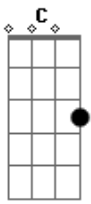

Aerosmith - Angels Eye

Tom: C

A E R O S M I T H

Angel's Eye

Intro: G1:

G2: WAR \ /

G1 and 2 play the basic power chord progression through all of the verses and at the end

Bridge

Your passions deplete it's just looking to feed your own fancy
The blind side of you is a bad dream come true that you can't see

Chorus:

From an Angel's eye, kiss it all goodbye
From an Angel's eye, ain't no place to hide

solo:

Acordes

© ukulele-chords.com