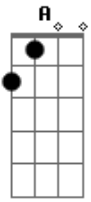

Aerosmith - Angels Eye

Tom: C

A E R O S M I T H

Angel's Eye

Intro: G1:

G2: WAR \ /

G1 and 2 play the basic power chord progression through all of the verses and at the end

Bridge

^A ^D ^{Gb} ^B ^D ^E
Your passions deplete it's just looking to feed your own fancy
^A ^D ^{Gb} ^B ^D ^E

The blind side of you is a bad dream come true that you can't see

Chorus:

^G ^D
From an Angel's eye, kiss it all goodbye
^G ^A ^G ^E ^D ^E
From an Angel's eye, ain't no place to hide

solo:

Acordes

© ukulele-chords.com

© ukulele-chords.com

© ukulele-chords.com

© ukulele-chords.com

© ukulele-chords.com

© ukulele-chords.com

© ukulele-chords.com