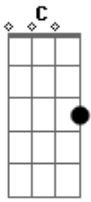

Aerosmith - Angels Eye

Tom: C

A E R O S M I T H

Angel's Eye

Intro: G1:

G2: WAR \ /

G1 and 2 play the basic power chord progression through all of the verses and at the end

Bridge

^A ^D ^{Gb} ^B ^D ^E
Your passions deplete it's just looking to feed your own fancy
^A ^D ^{Gb} ^B ^D ^E

The blind side of you is a bad dream come true that you can't see

Chorus:

^G ^D
From an Angel's eye, kiss it all goodbye
^G ^A ^G ^E ^D ^E
From an Angel's eye, ain't no place to hide

solo:

Acordes

© ukulele-chords.com