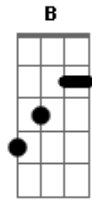

# Aerosmith - Angels Eye

Tom: C

A E R O S M I T H

Angel's Eye

Intro: G1:

G2: WAR \ /

G1 and 2 play the basic power chord progression through all of the verses and at the end

Bridge

The blind side of you is a bad dream come true that you can't see

Chorus:

<sup>G</sup> <sup>D</sup>  
 From an Angel's eye, kiss it all goodbye  
<sup>G</sup> <sup>A</sup> <sup>G</sup> <sup>E</sup> <sup>D</sup> <sup>E</sup>  
 From an Angel's eye, ain't no place to hide