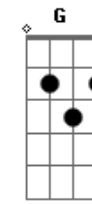

© ukulele-chords.com