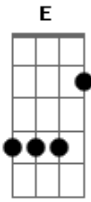

© ukulele-chords.com