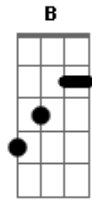

© ukulele-chords.com