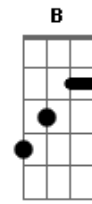

© ukulele-chords.com