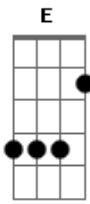

© ukulele-chords.com