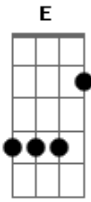

# Aerosmith - Angels Eye

Tom: C

A E R O S M I T H

Angel's Eye

Intro: G1:

G2: WAR \ /

G1 and 2 play the basic power chord progression through all of the verses and at the end

Bridge

The blind side of you is a bad dream come true that you can't see

Chorus:

<sup>G</sup> <sup>D</sup>  
 From an Angel's eye, kiss it all goodbye  
<sup>G</sup> <sup>A</sup> <sup>G</sup> <sup>E</sup> <sup>D</sup> <sup>E</sup>  
 From an Angel's eye, ain't no place to hide