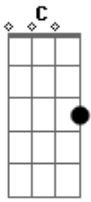

# Aerosmith - Angels Eye

Tom: C

A E R O S M I T H

Angel's Eye

Intro: G1:

G2: WAR \ /

G1 and 2 play the basic power chord progression through all of the verses and at the end

Bridge

<sup>A</sup> <sup>D</sup> <sup>Gb</sup> <sup>B</sup> <sup>D</sup> <sup>E</sup>  
 Your passions deplete it's just looking to feed your own fancy  
<sup>A</sup> <sup>D</sup> <sup>Gb</sup> <sup>B</sup> <sup>D</sup> <sup>E</sup>

The blind side of you is a bad dream come true that you can't see

Chorus:

<sup>G</sup> <sup>D</sup>  
 From an Angel's eye, kiss it all goodbye  
<sup>G</sup> <sup>A</sup> <sup>G</sup> <sup>E</sup> <sup>D</sup> <sup>E</sup>  
 From an Angel's eye, ain't no place to hide