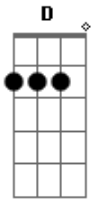

© ukulele-chords.com