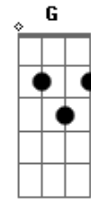

# Aerosmith - Angels Eye

Tom: C

A E R O S M I T H

Angel's Eye

Intro: G1:

G2: WAR \ /

G1 and 2 play the basic power chord progression through all of the verses and at the end

Bridge

The blind side of you is a bad dream come true that you can't see

Chorus:

<sup>G</sup> <sup>D</sup>  
 From an Angel's eye, kiss it all goodbye  
<sup>G</sup> <sup>A</sup> <sup>G</sup> <sup>E</sup> <sup>D</sup> <sup>E</sup>  
 From an Angel's eye, ain't no place to hide