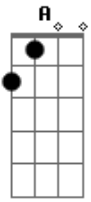

# Aerosmith - Angels Eye

Tom: C

A E R O S M I T H

Angel's Eye

Intro: G1:

G2: WAR \ /

G1 and 2 play the basic power chord progression through all of the verses and at the end

Bridge

<sup>A</sup> <sup>D</sup> <sup>Gb</sup> <sup>B</sup> <sup>D</sup> <sup>E</sup>  
 Your passions deplete it's just looking to feed your own fancy  
<sup>A</sup> <sup>D</sup> <sup>Gb</sup> <sup>B</sup> <sup>D</sup> <sup>E</sup>

The blind side of you is a bad dream come true that you can't see

Chorus:

<sup>G</sup> <sup>D</sup>  
 From an Angel's eye, kiss it all goodbye  
<sup>G</sup> <sup>A</sup> <sup>G</sup> <sup>E</sup> <sup>D</sup> <sup>E</sup>  
 From an Angel's eye, ain't no place to hide