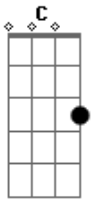

Aerosmith - Angels Eye

Tom: C

A E R O S M I T H

Angel's Eye

Intro: G1:

G2: WAR \ /

G1 and 2 play the basic power chord progression through all of the verses and at the end

Bridge

Your passions deplete it's just looking to feed your own fancy
The blind side of you is a bad dream come true that you can't see

Chorus:

From an Angel's eye, kiss it all goodbye
From an Angel's eye, ain't no place to hide

solo:

Acordes

© ukulele-chords.com