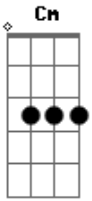

© ukulele-chords.com