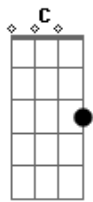

Adrienne Lenker - Half Return

tom:

Cm (forma dos acordes no tom de Am)

Capostrate na 3ª casa

Intro: Am7 G C
Am7 G C

Am7 G C
Shadow, shadow what a show

Am7 G C
Every other step, there's a crosseyed crow

F F7
Half return, half return

Am7 G C
Minneapolis soft white snow

Am7 G C
35 Bridge, hometown

F F7
Half return, half return

Am7 G
Standing in the yard, dressed like a kid

Cadd9 F7
The house is white and the lawn is dead

Am7 G C F7
The lawn is dead, the lawn is dead

Am7 G C
Illinois toll road, Indiana plain

Am7 G C
Roll the windows down, shoot at the change

Acordes

© ukulele-chords.com

© ukulele-chords.com

© ukulele-chords.com

© ukulele-chords.com

© ukulele-chords.com

© ukulele-chords.com

© ukulele-chords.com

© ukulele-chords.com

F F7
Half return, half return

Am7 G C
Honey in your mouth when you gave me my name

Am7 G C
Tears in your eyes when you pull it lik? a chain

F F7
Half return, half return