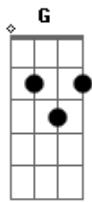

Adrienne Lenker - Half Return

tom:

Cm (forma dos acordes no tom de Am)

Capostrate na 3ª casa

Intro: Am7 G C
Am7 G C

Am7 G C
Shadow, shadow what a show

Am7 G C
Every other step, there's a crosseyed crow

F F7
Half return, half return

Am7 G C
Minneapolis soft white snow

Am7 G C
35 Bridge, hometown

F F7
Half return, half return

Am7 G
Standing in the yard, dressed like a kid

Cadd9 F7
The house is white and the lawn is dead

Am7 G C F7
The lawn is dead, the lawn is dead

Am7 G C
Illinois toll road, Indiana plain

Am7 G C
Roll the windows down, shoot at the change

Acordes

© ukulele-chords.com

© ukulele-chords.com

© ukulele-chords.com

© ukulele-chords.com

© ukulele-chords.com

© ukulele-chords.com

© ukulele-chords.com

© ukulele-chords.com

F F7
Half return, half return

Am7 G C
Honey in your mouth when you gave me my name

Am7 G C
Tears in your eyes when you pull it lik? a chain

F F7
Half return, half return