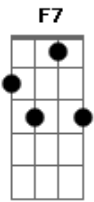

© ukulele-chords.com