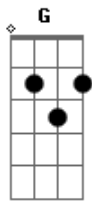

© ukulele-chords.com