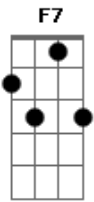

Adrienne Lenker - Half Return

tom:

Cm (forma dos acordes no tom de Am)

Capostrate na 3ª casa

Intro: Am7 G C
Am7 G C

Am7 G C
Shadow, shadow what a show

Am7 G C
Every other step, there's a crosseyed crow

F F7
Half return, half return

Am7 G C
Minneapolis soft white snow

Am7 G C
35 Bridge, hometown

F F7
Half return, half return

Am7 G
Standing in the yard, dressed like a kid

Cadd9 F7
The house is white and the lawn is dead

Am7 G C F7
The lawn is dead, the lawn is dead

Am7 G C
Illinois toll road, Indiana plain

Am7 G C
Roll the windows down, shoot at the change

Acordes

© ukulele-chords.com

© ukulele-chords.com

© ukulele-chords.com

© ukulele-chords.com

© ukulele-chords.com

© ukulele-chords.com

© ukulele-chords.com

© ukulele-chords.com

F F7
Half return, half return

Am7 G C
Honey in your mouth when you gave me my name

Am7 G C
Tears in your eyes when you pull it lik? a chain

F F7
Half return, half return