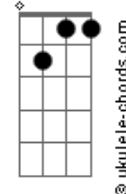

ADOY - Wonder

tom:
 Ebm (forma dos acordes no tom de Dm)
 Capostraste na 1ª casa

Gm7 C7 Bb7M F7M
 So we drive on the left lane out in a rush
 Gm7 C7 Bb7M F7M
 Looking back at the red lights passing us by

Gm7 C7 Am7 Dm7
 Give me a feeling slowly in a déjà vu
 Gm7 C7 Am7 Dm7
 Give me a feeling do you wanna feel it too

Gm7 C7 Am7 Dm7
 Give me a feeling slowly in a déjà vu
 Gm7 C7 Am7 Dm7
 Give me a feeling do you wanna feel it too

Gm7 C7 Am7 Dm7
 Give me a feeling slowly in a deja vu
 Gm7 C7 Am7 Dm7
 Give me a feeling 'cause you wanna feel it too

Acordes

Bbma_j7

F7M

Ebm

Dm

Gm7

C7