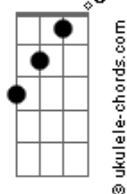

ADOY - Wonder

tom:
Ebm (forma dos acordes no tom de Dm)
Capostraste na 1ª casa

Gm7 C7 Bb7M F7M
So we drive on the left lane out in a rush
Gm7 C7 Bb7M F7M
Looking back at the red lights passing us by

Gm7 C7 Bb7M F7M
Yes, I know we shouldn't go that far
Gm7 C7 Bb7M
But I could wonder

Gm7 C7 Am7 Dm7
Give me a feeling slowly in a déjà vu
Gm7 C7 Am7 Dm7
Give me a feeling do you wanna feel it too

Gm7 C7 Am7 Dm7
Give me a feeling slowly in a deja vu
Gm7 C7 Am7 Dm7
Give me a feeling 'cause you wanna feel it too

Gm7 C7 Bb7M F7M
If this time is the last drive out in the haze
Gm7 C7 Bb7M F7M
Take me in for the last time into your eyes

Gm7 C7 Bb7M F7M
Yes, I know we shouldn't go that far
Gm7 C7 Bb7M
But I could wonder

Gm7 C7 Am7 Dm7
Give me a feeling slowly in a déjà vu
Gm7 C7 Am7 Dm7
Give me a feeling do you wanna feel it too

Gm7 C7 Am7 Dm7
Give me a feeling slowly in a déjà vu
Gm7 C7 Am7 Dm7
Give me a feeling do you wanna feel it too

Gm7 C7 Am7 Dm7
Give me a feeling slowly in a deja vu
Gm7 C7 Am7 Dm7
Give me a feeling 'cause you wanna feel it too

Acordes

Bbma_j7