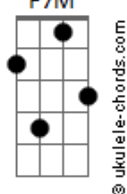

ADOY - Wonder

tom:
Ebm (forma dos acordes no tom de Dm)
Capostraste na 1ª casa

Gm7 C7 Bb7M F7M
So we drive on the left lane out in a rush
Gm7 C7 Bb7M F7M
Looking back at the red lights passing us by

Gm7 C7 Bb7M F7M
Yes, I know we shouldn't go that far
Gm7 C7 Bb7M
But I could wonder

Gm7 C7 Am7 Dm7
Give me a feeling slowly in a déjà vu
Gm7 C7 Am7 Dm7
Give me a feeling do you wanna feel it too

Gm7 C7 Am7 Dm7
Give me a feeling slowly in a deja vu
Gm7 C7 Am7 Dm7
Give me a feeling 'cause you wanna feel it too

Gm7 C7 Bb7M F7M
If this time is the last drive out in the haze
Gm7 C7 Bb7M F7M
Take me in for the last time into your eyes

Gm7 C7 Bb7M F7M
Yes, I know we shouldn't go that far
Gm7 C7 Bb7M
But I could wonder

Gm7 C7 Am7 Dm7
Give me a feeling slowly in a déjà vu
Gm7 C7 Am7 Dm7
Give me a feeling do you wanna feel it too

Gm7 C7 Am7 Dm7
Give me a feeling slowly in a déjà vu
Gm7 C7 Am7 Dm7
Give me a feeling do you wanna feel it too

Gm7 C7 Am7 Dm7
Give me a feeling slowly in a deja vu
Gm7 C7 Am7 Dm7
Give me a feeling 'cause you wanna feel it too

Acordes

F7M