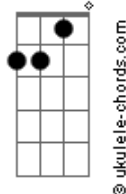

ADOY - Wonder

tom:
 Ebm (forma dos acordes no tom de Dm)
 Capostraste na 1ª casa

Gm7 C7 Bb7M F7M
 So we drive on the left lane out in a rush
 Gm7 C7 Bb7M F7M
 Looking back at the red lights passing us by

Gm7 C7 Am7 Dm7
 Give me a feeling slowly in a déjà vu
 Gm7 C7 Am7 Dm7
 Give me a feeling do you wanna feel it too

Gm7 C7 Am7 Dm7
 Give me a feeling slowly in a déjà vu
 Gm7 C7 Am7 Dm7
 Give me a feeling do you wanna feel it too

Gm7 C7 Am7 Dm7
 Give me a feeling slowly in a deja vu
 Gm7 C7 Am7 Dm7
 Give me a feeling 'cause you wanna feel it too

Acordes

Bbma_j7

F7M

Ebm

Dm

Gm7

C7