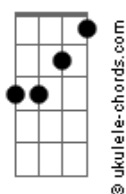

ADOY - Wonder

tom:
 Ebm (forma dos acordes no tom de Dm)
 Capostraste na 1ª casa

Gm7 C7 Bb7M F7M
 So we drive on the left lane out in a rush
 Gm7 C7 Bb7M F7M
 Looking back at the red lights passing us by

Gm7 C7 Am7 Dm7
 Give me a feeling slowly in a déjà vu
 Gm7 C7 Am7 Dm7
 Give me a feeling do you wanna feel it too

Gm7 C7 Am7 Dm7
 Give me a feeling slowly in a déjà vu
 Gm7 C7 Am7 Dm7
 Give me a feeling do you wanna feel it too

Gm7 C7 Am7 Dm7
 Give me a feeling slowly in a deja vu
 Gm7 C7 Am7 Dm7
 Give me a feeling 'cause you wanna feel it too

Acordes

Bbma_j7

F7M

Ebm

Dm

Gm7

C7