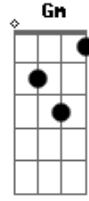

© ukulele-chords.com