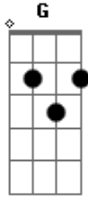

# Adele - When We Were Young

Tom: D

Intro: Bm7 D G D Em D

Primeira Parte:

Bm7 D G  
Everybody loves the things you do  
D Em  
From the way you talk

D  
To the way you move  
Bm7 D G D  
Everybody here is watching you

Segunda Parte:

Bm7 D G  
I was so scared to face my fears

D Em  
'Cause nobody told me

D  
That you'd be here

Bm7 D G D  
And I swear you moved overseas

Em  
That's what you said

A  
When you left me

Pré-refrão:

Bm7 A  
(When we were young)

G D  
(When we were young)

Em  
(When we were young)

A  
(When we were young)

Bm7 A  
It's hard to admit that

G D  
Everything just takes me back

Em  
To when you were there

A  
To when you were there

Oh I'm so mad, I'm getting old  
 It makes me reckless  
 It was just like a movie  
 It was just like a song  
 When we were young