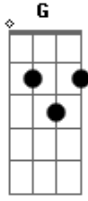

Adele - When We Were Young

Tom: D

Intro: Bm7 D G D Em D

Primeira Parte:

Bm7 D G
Everybody loves the things you do
D Em
From the way you talk

D
To the way you move
Bm7 D G D
Everybody here is watching you

Em
'Cause you feel like home

Oh I'm so mad, I'm getting old
 It makes me reckless
 It was just like a movie
 It was just like a song
 When we were young

Acordes

© ukulele-chords.com

© ukulele-chords.com

© ukulele-chords.com

© ukulele-chords.com