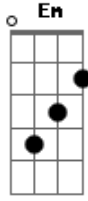

© ukulele-chords.com