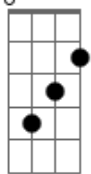

Adele - Water And a Flame (feat. Daniel Merriweather)

tom:
Em
Seven days has gone so fast
D I really thought the pain would pass
Em Am
It's been nearly an hour
D B E
Since I thought of you
Em Am
But you're not answering the phone
D G
I'd settle for a busy tone
Am D
At least by that I'd know that you're okay
Am D
A girl like you ain't meant to go away oh
Bm7 Em7
Now you're gone
Am D
There's nothing else I want
Bm7 Em7
Now that it's over
Am D
There's nothing else I want
Bm7 Em7
What have I done
Am D
Looks like I was wrong
Em Am D
Is everything really meant to change
Em Am
I guess we're like water and flame
D B
Water and flame
Em Am
I'm tired of this empty house
D G
I need a drink to get me out
Em Am B E
A couple more til I forget your name

Em Am
I saw a boy that looked like you
D G
I didn't know quite what to do
Am D
It took a power of will to break my stare
Am D
I realized what I wanted wasn't there
Em Am
If you see me coming
D G
I look away, I look away
Em Am
And if your mind is made up
D G
I look away, I will look away
Em Am
If your worry bound
D G
I'm okay, I'm okay, yes I am
Em Am D
All this sorrow and this pain
B
Is going to go away
Bm7 Em7
Now you're gone
Am D
There's nothing else I want
Bm7 Em7
Now that it's over
Am D
There's nothing else I want
Bm7 Em7
What have I done
Am D
Looks like I was wrong
Em Am D
Is everything really meant to change
Em Am
I guess we're like water and flame
D B
Water and flame

Acordes

Em