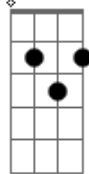

Adele - Water And a Flame (feat. Daniel Merriweather)

tom:
Em
Seven days has gone so fast
D I really thought the pain would pass
Em Am
It's been nearly an hour
D B E
Since I thought of you
Em Am
But you're not answering the phone
D G
I'd settle for a busy tone
Am D
At least by that I'd know that you're okay
Am D
A girl like you ain't meant to go away oh
Bm7 Em7
Now you're gone
Am D
There's nothing else I want
Bm7 Em7
Now that it's over
Am D
There's nothing else I want
Bm7 Em7
What have I done
Am D
Looks like I was wrong
Em Am D
Is everything really meant to change
Em Am
I guess we're like water and flame
D B
Water and flame
Em Am
I'm tired of this empty house
D G
I need a drink to get me out
Em Am B E
A couple more til I forget your name

Em Am
I saw a boy that looked like you
D G
I didn't know quite what to do
Am D
It took a power of will to break my stare
Am D
I realized what I wanted wasn't there
Em Am
If you see me coming
D G
I look away, I look away
Em Am
And if your mind is made up
D G
I look away, I will look away
Em Am
If your worry bound
D G
I'm okay, I'm okay, yes I am
Em Am D
All this sorrow and this pain
B
Is going to go away
Bm7 Em7
Now you're gone
Am D
There's nothing else I want
Bm7 Em7
Now that it's over
Am D
There's nothing else I want
Bm7 Em7
What have I done
Am D
Looks like I was wrong
Em Am D
Is everything really meant to change
Em Am
I guess we're like water and flame
D B
Water and flame

Acordes

© ukulele-chords.com

© ukulele-chords.com

© ukulele-chords.com

G

© ukulele-chords.com

© ukulele-chords.com

© ukulele-chords.com

© ukulele-chords.com

© ukulele-chords.com