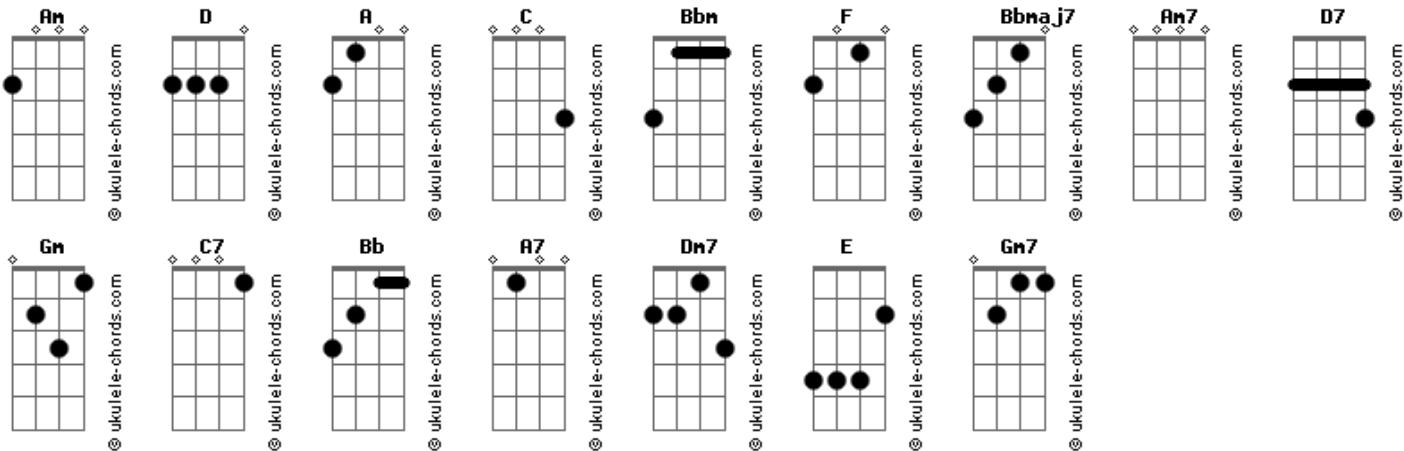

Adele - Strangers By Nature

tom:

Intro: F
[Primera parte]

F Am7 Am
I'll be taking flowers
Bb7M D D7
To the cemetery of my heart
Gm C7
For all of my lovers
Bb Am7 D D7
In the present and in the dark
Gm Bbm
Every anniversary
Am D D7
I'll pay respects and say I'm sorry
Gm C
For they never stood
Am7b5 D D7
A chance, as if they could
Gm Gm C F
When no one knows what it's like to be us

[Segunda Parte]

F A7 A Bb7M D D7
I've never seen the sky this colour before
Gm C Gm Am7
It's like I'm noticin' everythin'

Acordes

F Dm7
A little bit more
Gm Bbm
Now that all the dust has settled
Am D D7
I rebut all my rebuttals
Gm Gm C F
No one knows what it's like to b? us
E F Bbm F Am7 Gm7 Bbm
Strangers by nature
E F Bbm F Am7 Bbm
Strangers by natur?