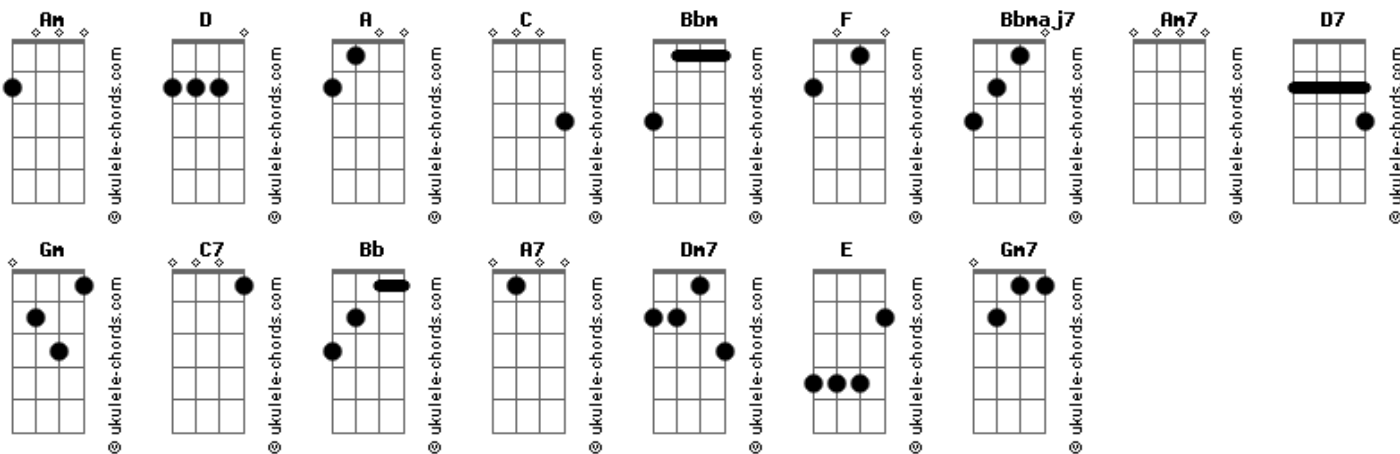

Adele - Strangers By Nature

tom:

Intro: F
[Primera parte]

F Am7 Am
I'll be taking flowers
Bb7M D D7
To the cemetery of my heart
Gm C7
For all of my lovers
Bb Am7 D D7
In the present and in the dark
Gm Bbm
Every anniversary
Am D D7
I'll pay respects and say I'm sorry
Gm C
For they never stood
Am7b5 D D7
A chance, as if they could
Gm Gm C F
When no one knows what it's like to be us

[Segunda Parte]

F A7 A Bb7M D D7
I've never seen the sky this colour before
Gm C Gm Am7
It's like I'm noticin' everythin'

Acordes

F Dm7
A little bit more
Gm Bbm
Now that all the dust has settled
Am D D7
I rebut all my rebuttals
Gm Gm C F
No one knows what it's like to b? us
E F Bbm F Am7 Gm7 Bbm
Strangers by nature
E F Bbm F Am7 Bbm
Strangers by natur?