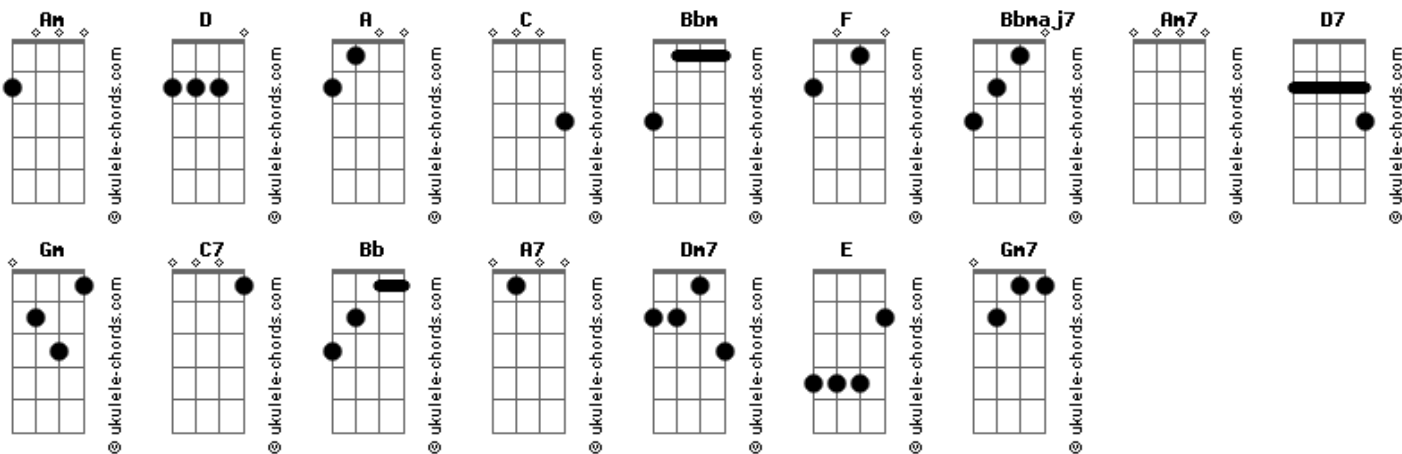

Adele - Strangers By Nature

tom:

Intro: F
[Primera parte]

F Am7 Am
I'll be taking flowers
Bb7M D D7
To the cemetery of my heart
Gm C7
For all of my lovers
Bb Am7 D D7
In the present and in the dark
Gm Bbm
Every anniversary
Am D D7
I'll pay respects and say I'm sorry
Gm C
For they never stood
Am7b5 D D7
A chance, as if they could
Gm Gm C F
When no one knows what it's like to be us

[Segunda Parte]

F A7 A Bb7M D D7
I've never seen the sky this colour before
Gm C Gm Am7
It's like I'm noticin' everythin'

Acordes

F Dm7
A little bit more
Gm Bbm
Now that all the dust has settled
Am D D7
I rebut all my rebuttals
Gm Gm C F
No one knows what it's like to b? us
E F Bbm F Am7 Gm7 Bbm
Strangers by nature
E F Bbm F Am7 Bbm
Strangers by natur?