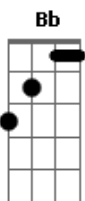

Verso 2:

G **G**
You'd know how time flies
Em
Only yesterday
C
was the time of our lives

G
We were born and raised
G
In a summer haze
Em **C**
Bound by the surprise of our glory days
Pré-Refrão:

D **Em** **C**
I hate to turn up out of the blue uninvited but

D
I couldn't stay away I couldn't fight it
D
I'd hoped you'd see my face
Em **C** **C7** **C**
And that you'd be reminded that for me it isn't over

Refrão:

G **D** **Em** **C**
Every night I find someone like you
G **D** **Em** **C**
I wish nothing but the best for you too
G **D** **Em** **C**
Don't forget me I beg I re-member you said
G **D** **Em** **C**
Sometimes it lasts in love but sometimes it hurts in-stead,
yeah

Ponte:

D
Nothing compares no worries or cares
Em
Regrets and mistakes their memories make
C7
Who would have known how
Am **G** **C**
Bitter-sweet this would taste

Refrão:

G **D** **Em** **C**
Never mind I'll find someone like you
G **D** **Em** **C**
I wish nothing but the best for you too
G **D** **Em** **C**
Don't forget me I beg I re-member you said
G **D** **Em** **C**
Sometimes it lasts in love but sometimes it hurts in-stead

G **D** **Em** **C**
Never mind I'll find someone like you
G **D** **Em** **C**
I wish nothing but the best for you too
G **D** **Em** **C**
Don't forget me I beg I re-member you said
G **D** **Em** **C**
Sometimes it lasts in love but sometimes it hurts in-stead
G **D** **Em** **C**
Sometimes it lasts in love but sometimes it hurts in-stead
G **D** **Em** **C**
Sometimes it lasts in love but sometimes it hurts instead

Yeah Yeah

Acordes