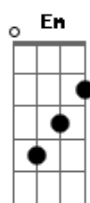

Adele - Someone Like You

Tom: Bb

(com acordes na forma de
Capostrate na 3ª casa
Intro: / Versos:

G)

Pré-Refrão:

Refrão:

Verso 1:

^G I heard that you're settled down
^{Em} That you found a girl
^C And you're married now

Yeah Yeah

Acordes

© ukulele-chords.com

© ukulele-chords.com

© ukulele-chords.com

© ukulele-chords.com

© ukulele-chords.com

© ukulele-chords.com