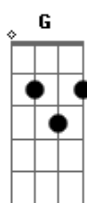

© ukulele-chords.com