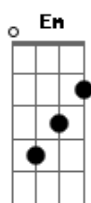

© ukulele-chords.com