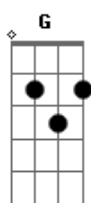

© ukulele-chords.com