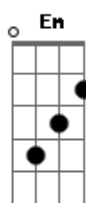

Adele - Someone Like You

Tom: Bb

(com acordes na forma de
Capostrate na 3ª casa
Intro: / Versos:

Pré-Refrão:

Refrão:

Verso 1:

G
I heard that you're settled down
Em
That you found a girl
C
And you're married now
G **G**
I heard that your dreams came true
Em
Guess she gave you things
C
I didn't give to you

Yeah Yeah

Acordes

© ukulele-chords.com

© ukulele-chords.com

© ukulele-chords.com

© ukulele-chords.com

© ukulele-chords.com

© ukulele-chords.com