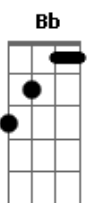

Verso 2:

^G You'd know how time flies ^G
^{Em} Only yesterday
^C was the time of our lives

^G We were born and raised
^G In a summer haze
^{Em} Bound by the surprise of our glory days ^C
Pré-Refrão:

^D I hate to turn up out of the blue uninvited but ^{Em} ^C

^D I couldn't stay away I couldn't fight it
^D I'd hoped you'd see my face
^{Em} And that you'd be reminded that for me it isn't over ^C ^{C7} ^C

Refrão:

^G Every night I find someone like you ^D ^{Em} ^C
^G I wish nothing but the best for you too ^D ^{Em} ^C
^G Don't forget me I beg I re-member you said ^D ^{Em} ^C
^G Sometimes it lasts in love but sometimes it hurts in-stead, yeah ^D ^{Em} ^C

Ponte:

^D Nothing compares no worries or cares
^{Em7} Regrets and mistakes their memories make ^{C7}
^{C7} Who would have known how
^{Am} ^G ^C Bitter-sweet this would taste

Refrão:

^G Never mind I'll find someone like you ^D ^{Em} ^C
^G I wish nothing but the best for you too ^D ^{Em} ^C
^G Don't forget me I beg I re-member you said ^D ^{Em} ^C
^G Sometimes it lasts in love but sometimes it hurts in-stead ^D ^{Em} ^C

^G Never mind I'll find someone like you ^D ^{Em} ^C
^G I wish nothing but the best for you too ^D ^{Em} ^C
^G Don't forget me I beg I re-member you said ^D ^{Em} ^C
^G Sometimes it lasts in love but sometimes it hurts in-stead ^D ^{Em} ^C
^G Sometimes it lasts in love but sometimes it hurts in-stead, yeah ^D ^{Em} ^C
^G Sometimes it lasts in love but sometimes it hurts instead ^D ^{Em} ^C

Yeah Yeah

Acordes

© ukulele-chords.com