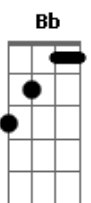

Verso 2:

G **G**
You'd know how time flies
Em
Only yesterday
C
was the time of our lives

G
We were born and raised
G
In a summer haze
Em **C**
Bound by the surprise of our glory days
Pré-Refrão:

D **Em** **C**
I hate to turn up out of the blue uninvited but
D
I couldn't stay away I couldn't fight it
D
I'd hoped you'd see my face
Em **C** **C7** **C**
And that you'd be reminded that for me it isn't over

Refrão:

G **D** **Em** **C**
Every night I find someone like you
G **D** **Em** **C**
I wish nothing but the best for you too
G **D** **Em** **C**
Don't forget me I beg I re-member you said
G **D** **Em** **C**
Sometimes it lasts in love but sometimes it hurts in-stead,
yeah

Ponte:

D
Nothing compares no worries or cares
Em7
Regrets and mistakes their memories make
C7
Who would have known how
Am **G** **C**
Bitter-sweet this would taste

Refrão:

G **D** **Em** **C**
Never mind I'll find someone like you
G **D** **Em** **C**
I wish nothing but the best for you too
G **D** **Em** **C**
Don't forget me I beg I re-member you said
G **D** **Em** **C**
Sometimes it lasts in love but sometimes it hurts in-stead
G **D** **Em** **C**
Never mind I'll find someone like you
G **D** **Em** **C**
I wish nothing but the best for you too
G **D** **Em** **C**
Don't forget me I beg I re-member you said
G **D** **Em** **C**
Sometimes it lasts in love but sometimes it hurts in-stead
G **D** **Em** **C**
Sometimes it lasts in love but sometimes it hurts in-stead
G **D** **Em** **C**
Sometimes it lasts in love but sometimes it hurts instead
Yeah Yeah

Acordes

© ukulele-chords.com