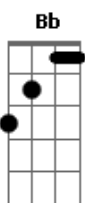

Verso 2:

G **G**
You'd know how time flies
Em
Only yesterday
C
was the time of our lives

G
We were born and raised
G
In a summer haze
Em **C**
Bound by the surprise of our glory days
Pré-Refrão:

D **Em** **C**
I hate to turn up out of the blue uninvited but
D
I couldn't stay away I couldn't fight it
D
I'd hoped you'd see my face
Em **C** **C7** **C**
And that you'd be reminded that for me it isn't over

Refrão:

G **D** **Em** **C**
Every night I find someone like you
G **D** **Em** **C**
I wish nothing but the best for you too
G **D** **Em** **C**
Don't forget me I beg I re-member you said
G **D** **Em** **C**
Sometimes it lasts in love but sometimes it hurts in-stead,
yeah

Ponte:

D
Nothing compares no worries or cares
Em7
Regrets and mistakes their memories make
C7
Who would have known how
Am **G** **C**
Bitter-sweet this would taste

Refrão:

G **D** **Em** **C**
Never mind I'll find someone like you
G **D** **Em** **C**
I wish nothing but the best for you too
G **D** **Em** **C**
Don't forget me I beg I re-member you said
G **D** **Em** **C**
Sometimes it lasts in love but sometimes it hurts in-stead

G **D** **Em** **C**
Never mind I'll find someone like you
G **D** **Em** **C**
I wish nothing but the best for you too
G **D** **Em** **C**
Don't forget me I beg I re-member you said
G **D** **Em** **C**
Sometimes it lasts in love but sometimes it hurts in-stead
G **D** **Em** **C**
Sometimes it lasts in love but sometimes it hurts in-stead
G **D** **Em** **C**
Sometimes it lasts in love but sometimes it hurts instead

Yeah Yeah

Acordes