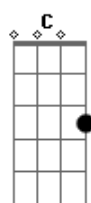

© ukulele-chords.com