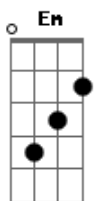

© ukulele-chords.com