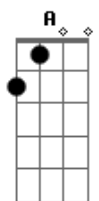

[Segunda Parte]

G Bm
You know how the time flies
Em C
Only yesterday was the time of our lives
G Bm
We were born and raised in a summer haze
Em C

Bound by the surprise of our glory days

[Pré-Refrão]

D Em
I hate to turn up out of the blue uninvited
C
But I couldn't stay away, I couldn't fight it
D Em
I'd hoped you'd see my face and that you'd be reminded
C
That for me it isn't over

[Refrão]

G D Em C
Never mind, I'll find someone like you
G D Em C
I wish nothing but the best for you two
G D Em C
Don't forget me, I beg, I'll remember you said
G D Em C
Sometimes it lasts in love but sometimes it hurts instead,
yeah

[Ponte]

D
Nothing compares, no worries or cares
Em
Regrets and mistakes, they are memories made
C Am G C
Who would have known how bittersweet this would taste?

[Refrão]

G D Em C
Never mind, I'll find someone like you
G D Em C
I wish nothing but the best for you...
G D Em C
Don't forget me, I beg, I'll remember you said
G D Em C
Sometimes it lasts in love but sometimes it hurts instead
G D Em C
Never mind, I'll find someone like you
G D Em C
I wish nothing but the best for you two
G D Em C
Don't forget me, I beg, I'll remember you said
G D Em C
Sometimes it lasts in love but sometimes it hurts instead
G D Em C
Sometimes it lasts in love but sometimes it hurts instead

Acordes

© ukulele-chords.com