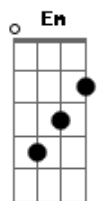

© ukulele-chords.com