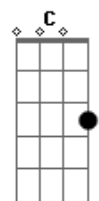

© ukulele-chords.com