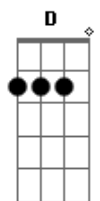

© ukulele-chords.com