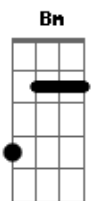

© ukulele-chords.com