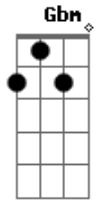

ukulele-chords.com

© ukulele-chords.com