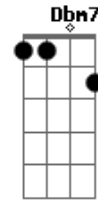

© ukulele-chords.com