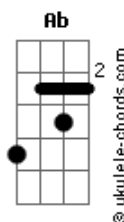

Adele - Skyfall

tom:

Intro: Cm7 G G Cm

[Primeira Parte]

Cm Ab F
This is the end

Cm Ab F
Hold your breath and count to ten

Cm Ab F
Feel the earth move and then

Cm7 G G
Hear my heart burst a -gain

[Segunda Parte]

Cm Ab F
For this is the end

Cm Ab F
I've drowned and dreamed this mo-ment

Cm Ab F
So overdue I owe them

Cm7 G G
Swept away I'm sto -len

[Refrão 1]

Cm
Let the sky fall

Bb Ab
When it crumbles

F
We will stand tall

Cm7 G
And face it all to-gether

Cm
Let the sky fall

Ab
When it crumbles

F
We will stand tall

Cm7 G G
And face it all to-gether

Cm Ab F
At sky-fall

Cm Ab F
Yes at sky-fall

[Terceira Parte]

Cm Ab F
Skyfall is where we start

Cm Ab F
A thousand miles and poles apart

Cm Ab
Where worlds collide and days are dark

F
You may have my number you can take my name

Cm7 G G
But you'll never have my heart

[Refrão 2]

Acordes

Let the sky fall

Ab
When it crumbles

F
We will stand tall

Cm7 G G
And face it all to-gether

Cm
Let the sky fall

Ab
When it crumbles

F
We will stand tall

Cm7 G G
And face it all to-gether

Cm Ab F Cm
At sky-fall

[Ponte]

F
Where you go I go

G Ab
What you see I see

Bb Bm
I know i'd never be me

Cm
Without the se-curity

Ab
Of your loving arms

Cm
Keeping me from harm

G
Put your hand in my hand

G
And we'll stand

[Refrão 3]

Cm
Let the sky fall

Ab
When it crumbles

F
We will stand tall

Cm7 G G
And face it all to-gether

Cm
Let the sky fall

Ab
When it crumbles

F
We will stand tall

Cm7 G G
And face it all to-gether

Cm Ab
At sky-fall let the sky fall

F Cm7 G G
We will stand tall

Cm
At sky-fall

[Final] Bb Ab G
F G Cm