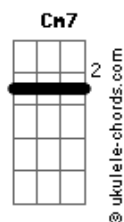

Adele - Skyfall

tom:

Intro: Cm7 G G Cm

[Primeira Parte]

Cm Ab F
This is the end

Cm Ab F
Hold your breath and count to ten

Cm Ab F
Feel the earth move and then

Cm7 G G
Hear my heart burst a -gain

[Segunda Parte]

Cm Ab F
For this is the end

Cm Ab F
I've drowned and dreamed this mo-ment

Cm Ab F
So overdue I owe them

Cm7 G G
Swept away I'm sto -len

[Refrão 1]

Cm
Let the sky fall

Bb Ab
When it crumbles

F
We will stand tall

Cm7 G
And face it all to-gether

Cm
Let the sky fall

Ab
When it crumbles

F
We will stand tall

Cm7 G G
And face it all to-gether

Cm Ab F
At sky-fall

Cm Ab F
Yes at sky-fall

[Terceira Parte]

Cm Ab F
Skyfall is where we start

Cm Ab F
A thousand miles and poles apart

Cm Ab
Where worlds collide and days are dark

F
You may have my number you can take my name

Cm7 G G
But you'll never have my heart

[Refrão 2]

Acordes

Let the sky fall

Ab
When it crumbles

F
We will stand tall

Cm7 G G
And face it all to-gether

Cm
Let the sky fall

Ab
When it crumbles

F
We will stand tall

Cm7 G G
And face it all to-gether

Cm Ab F Cm
At sky-fall

[Ponte]

F
Where you go I go

G Ab
What you see I see

Bb Bm
I know i'd never be me

Cm
Without the se-curity

Ab
Of your loving arms

Cm
Keeping me from harm

G
Put your hand in my hand

G
And we'll stand

[Refrão 3]

Cm
Let the sky fall

Ab
When it crumbles

F
We will stand tall

Cm7 G G
And face it all to-gether

Cm
Let the sky fall

Ab
When it crumbles

F
We will stand tall

Cm7 G G
And face it all to-gether

Cm Ab
At sky-fall let the sky fall

F Cm7 G G
We will stand tall

Cm
At sky-fall

[Final] Bb Ab G
F G Cm