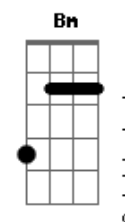

Adele - Skyfall

tom:

Intro: Cm7 G G Cm

[Primeira Parte]

Cm Ab F
This is the end

Cm Ab F
Hold your breath and count to ten

Cm Ab F
Feel the earth move and then

Cm7 G G
Hear my heart burst a -gain

F
We will stand tall

Cm7 G
And face it all to-gether

Cm
Let the sky fall

Ab
When it crumbles

F
We will stand tall

Cm7 G G
And face it all to-gether

Cm Ab F
At sky-fall

Cm Ab F
Yes at sky-fall

[Terceira Parte]

Cm Ab F
Skyfall is where we start

Cm Ab F
A thousand miles and poles apart

Cm Ab
Where worlds collide and days are dark

F
You may have my number you can take my name

Cm7 G G
But you'll never have my heart

[Refrão 2]

Acordes

Let the sky fall

Ab
When it crumbles

F
We will stand tall

Cm7 G G
And face it all to-gether

Cm
Let the sky fall

Ab
When it crumbles