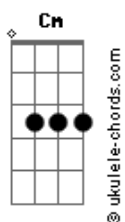

Adele - Skyfall

tom:

Intro: Cm7 G G Cm

[Primeira Parte]

Cm Ab F
This is the end

Cm Ab F
Hold your breath and count to ten

Cm Ab F
Feel the earth move and then

Cm7 G G
Hear my heart burst a -gain

F
We will stand tall

Cm7 G
And face it all to-gether

Cm
Let the sky fall

Ab
When it crumbles

F
We will stand tall

Cm7 G G
And face it all to-gether

Cm Ab F
At sky-fall

Cm Ab F
Yes at sky-fall

[Terceira Parte]

Cm Ab F
Skyfall is where we start

Cm Ab F
A thousand miles and poles apart

Cm Ab
Where worlds collide and days are dark

F
You may have my number you can take my name

Cm7 G G
But you'll never have my heart

[Refrão 2]

Acordes

Let the sky fall

Ab
When it crumbles

F
We will stand tall

Cm7 G G
And face it all to-gether

Cm
Let the sky fall

Ab
When it crumbles