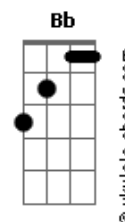

Adele - Skyfall

tom:

Intro: Cm7 G G Cm

[Primeira Parte]

Cm Ab F
This is the end

Cm Ab F
Hold your breath and count to ten

Cm Ab F
Feel the earth move and then

Cm7 G G
Hear my heart burst a -gain

F
We will stand tall

Cm7 G
And face it all to-gether

Cm
Let the sky fall

Ab
When it crumbles

F
We will stand tall

Cm7 G G
And face it all to-gether

Cm Ab F
At sky-fall

Cm Ab F
Yes at sky-fall

[Terceira Parte]

Cm Ab F
Skyfall is where we start

Cm Ab F
A thousand miles and poles apart

Cm Ab
Where worlds collide and days are dark

F
You may have my number you can take my name

Cm7 G G
But you'll never have my heart

[Refrão 2]

Acordes

Let the sky fall

Ab
When it crumbles

F
We will stand tall

Cm7 G G
And face it all to-gether

Cm
Let the sky fall

Ab
When it crumbles