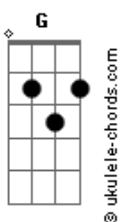

Adele - Skyfall

tom:

Intro: Cm7 G G Cm

[Primeira Parte]

Cm Ab F
This is the end

Cm Ab F
Hold your breath and count to ten

Cm Ab F
Feel the earth move and then

Cm7 G G
Hear my heart burst a -gain

F
We will stand tall

Cm7 G
And face it all to-gether

Cm
Let the sky fall

Ab
When it crumbles

F
We will stand tall

Cm7 G G
And face it all to-gether

Cm Ab F
At sky-fall

Cm Ab F
Yes at sky-fall

[Terceira Parte]

Cm Ab F
Skyfall is where we start

Cm Ab F
A thousand miles and poles apart

Cm Ab
Where worlds collide and days are dark

F
You may have my number you can take my name

Cm7 G G
But you'll never have my heart

[Refrão 2]

Acordes

Let the sky fall

Ab
When it crumbles

F
We will stand tall

Cm7 G G
And face it all to-gether

Cm
Let the sky fall

Ab
When it crumbles