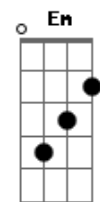

© ukulele-chords.com