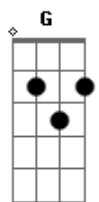

© ukulele-chords.com