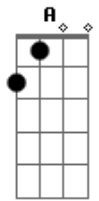

Adele - Rolling In The Deep

tom:
A
There's a fire starting in my heart
Reaching a fever pitch, it's bringing me out the dark
Finally, I can see you crystal clear
Go ahead and sell me out and I'll lay your ship bare
See how I'll leave with every piece of you
Don't underestimate the things that I will do
There's a fire starting in my heart
Reaching a fever pitch, it's bringing me out the dark

I can't help feeling
[Refrão]
We could have had it all
Rolling in the deep
You had my heart inside of your hand
And you played it
To the beat

The scars of your love remind me of us
They keep me thinking that we almost had it all
The scars of your love, they leave me breathless

E|-----
-----|

Acordes

© ukulele-chords.com