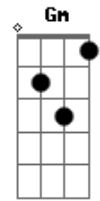

© ukulele-chords.com