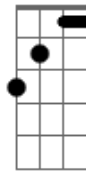

Adele - Rolling In The Deep

tom: A

There's a fire starting in my heart C G
Reaching a fever pitch, it's bringing me out the dark Bb G Bb
Finally, I can see you crystal clear C G
Go ahead and sell me out and I'll lay your ship bare Bb G Bb
See how I'll leave with every piece of you C G
Don't underestimate the things that I will do Bb G Bb
There's a fire starting in my heart C G
Reaching a fever pitch, it's bringing me out the dark Bb G Bb

Ab Bb Gm
The scars of your love remind me of us
Ab
They keep me thinking that we almost had it all
Bb Gm
The scars of your love, they leave me breathless

G
I can't help feeling

[Refrão]

We could have had it all Cm Bb
Rolling in the deep Ab7M
You had my heart inside of your hand Bb Cm Bb
And you played it Ab7M
Bb
To the beat

E|-----|
-----|

Acordes

© ukulele-chords.com

© ukulele-chords.com

© ukulele-chords.com

© ukulele-chords.com

Bb

© ukulele-chords.com

© ukulele-chords.com

© ukulele-chords.com

© ukulele-chords.com