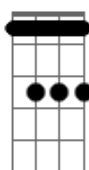

Adele - Rolling In The Deep

tom: A

There's a fire starting in my heart C G
 Reaching a fever pitch, it's bringing me out the dark Bb G Bb
 Finally, I can see you crystal clear C G
 Go ahead and sell me out and I'll lay your ship bare Bb G Bb
 See how I'll leave with every piece of you C G
 Don't underestimate the things that I will do Bb G Bb
 There's a fire starting in my heart C G
 Reaching a fever pitch, it's bringing me out the dark Bb G Bb

The scars of your love remind me of us Ab Bb Gm
 They keep me thinking that we almost had it all Ab
 The scars of your love, they leave me breathless Bb Gm

Acordes

Ab7M

© ukulele-chords.com

A

© ukulele-chords.com

Gm

© ukulele-chords.com

Cm

© ukulele-chords.com

I can't help feeling G
 [Refrão]
 We could have had it all Cm Bb
 Rolling in the deep Ab7M
 You had my heart inside of your hand Bb Cm Bb
 And you played it Ab7M
 To the beat Bb