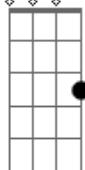

C

© ukulele-chords.com