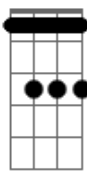

Adele - Rolling In The Deep

tom: A

There's a fire starting in my heart C G
 Reaching a fever pitch, it's bringing me out the dark Bb G Bb
 Finally, I can see you crystal clear C G
 Go ahead and sell me out and I'll lay your ship bare Bb G Bb
 See how I'll leave with every piece of you C G
 Don't underestimate the things that I will do Bb G Bb
 There's a fire starting in my heart C G
 Reaching a fever pitch, it's bringing me out the dark Bb G Bb

The scars of your love remind me of us Ab Bb Gm
 They keep me thinking that we almost had it all Ab
 The scars of your love, they leave me breathless Bb Gm

Acordes

Ab7M

© ukulele-chords.com

A

© ukulele-chords.com

Gm

© ukulele-chords.com

Cm

© ukulele-chords.com

I can't help feeling G
 [Refrão]
 We could have had it all Cm Bb
 Rolling in the deep Ab7M
 You had my heart inside of your hand Bb Cm Bb
 And you played it Ab7M
 To the beat Bb