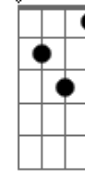

Adele - Rolling In The Deep

tom: A

There's a fire starting in my heart C G
 Reaching a fever pitch, it's bringing me out the dark Bb G Bb
 Finally, I can see you crystal clear C G
 Go ahead and sell me out and I'll lay your ship bare Bb G Bb
 See how I'll leave with every piece of you C G
 Don't underestimate the things that I will do Bb G Bb
 There's a fire starting in my heart C G
 Reaching a fever pitch, it's bringing me out the dark Bb G Bb

C

© ukulele-chords.com

G

© ukulele-chords.com

Bb

© ukulele-chords.com

Ab

© ukulele-chords.com

Gm

© ukulele-chords.com

Cm

© ukulele-chords.com

I can't help feeling G
 [Refrão]
 We could have had it all Cm Bb
 Rolling in the deep Ab7M
 You had my heart inside of your hand Bb Cm Bb
 And you played it Ab7M
 To the beat Bb