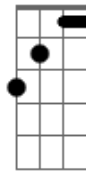

Adele - Rolling In The Deep

tom: A

There's a fire starting in my heart C G
 Reaching a fever pitch, it's bringing me out the dark Bb G Bb
 Finally, I can see you crystal clear C G
 Go ahead and sell me out and I'll lay your ship bare Bb G Bb
 See how I'll leave with every piece of you C G
 Don't underestimate the things that I will do Bb G Bb
 There's a fire starting in my heart C G
 Reaching a fever pitch, it's bringing me out the dark Bb G Bb

C

© ukulele-chords.com

G

© ukulele-chords.com

Bb

© ukulele-chords.com

Ab

© ukulele-chords.com

Gm

© ukulele-chords.com

Cm

© ukulele-chords.com

I can't help feeling G
 [Refrão]
 We could have had it all Cm Bb
 Rolling in the deep Ab7M
 You had my heart inside of your hand Bb Cm Bb
 And you played it Ab7M
 To the beat Bb