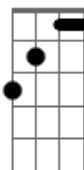

Adele - Rolling In The Deep

tom: A

There's a fire starting in my heart C G
 Reaching a fever pitch, it's bringing me out the dark Bb G Bb
 Finally, I can see you crystal clear C G
 Go ahead and sell me out and I'll lay your ship bare Bb G Bb
 See how I'll leave with every piece of you C G
 Don't underestimate the things that I will do Bb G Bb
 There's a fire starting in my heart C G
 Reaching a fever pitch, it's bringing me out the dark Bb G Bb

C

© ukulele-chords.com

G

© ukulele-chords.com

Bb

© ukulele-chords.com

Ab

© ukulele-chords.com

Gm

© ukulele-chords.com

Cm

© ukulele-chords.com

I can't help feeling G
 [Refrão]
 We could have had it all Cm Bb
 Rolling in the deep Ab7M
 You had my heart inside of your hand Bb Cm Bb
 And you played it Ab7M
 To the beat Bb