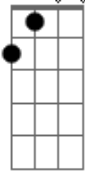

Adele - Rolling In The Deep

tom: A

There's a fire starting in my heart C G
Reaching a fever pitch, it's bringing me out the dark Bb G Bb
Finally, I can see you crystal clear C G
Go ahead and sell me out and I'll lay your ship bare Bb G Bb
See how I'll leave with every piece of you C G
Don't underestimate the things that I will do Bb G Bb
There's a fire starting in my heart C G
Reaching a fever pitch, it's bringing me out the dark Bb G Bb

Ab Bb Gm
The scars of your love remind me of us
Ab
They keep me thinking that we almost had it all
Bb Gm
The scars of your love, they leave me breathless

G
I can't help feeling

[Refrão]

We could have had it all Cm Bb
Rolling in the deep Ab7M
You had my heart inside of your hand Bb Cm Bb
And you played it Ab7M
Bb
To the beat

E|-----|
-----|

Acordes

© ukulele-chords.com

A

© ukulele-chords.com

© ukulele-chords.com

© ukulele-chords.com

© ukulele-chords.com

© ukulele-chords.com

© ukulele-chords.com

© ukulele-chords.com