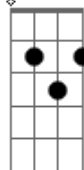

G

© ukulele-chords.com