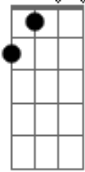

Adele - Rolling In The Deep

tom: A

There's a fire starting in my heart C G
 Reaching a fever pitch, it's bringing me out the dark Bb G Bb
 Finally, I can see you crystal clear C G
 Go ahead and sell me out and I'll lay your ship bare Bb G Bb
 See how I'll leave with every piece of you C G
 Don't underestimate the things that I will do Bb G Bb
 There's a fire starting in my heart C G
 Reaching a fever pitch, it's bringing me out the dark Bb G Bb

The scars of your love remind me of us Ab Bb Gm
 They keep me thinking that we almost had it all Ab
 The scars of your love, they leave me breathless Bb Gm

Acordes

Ab7M

© ukulele-chords.com

A

© ukulele-chords.com

Gm

© ukulele-chords.com

Cm

© ukulele-chords.com

I can't help feeling G
 [Refrão]
 We could have had it all Cm Bb
 Rolling in the deep Ab7M
 You had my heart inside of your hand Bb Cm Bb
 And you played it Ab7M
 To the beat Bb