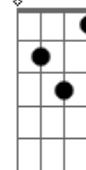

Adele - Rolling In The Deep

tom: A

There's a fire starting in my heart C G
 Reaching a fever pitch, it's bringing me out the dark Bb G Bb
 Finally, I can see you crystal clear C G
 Go ahead and sell me out and I'll lay your ship bare Bb G Bb
 See how I'll leave with every piece of you C G
 Don't underestimate the things that I will do Bb G Bb
 There's a fire starting in my heart C G
 Reaching a fever pitch, it's bringing me out the dark Bb G Bb

C

© ukulele-chords.com

G

© ukulele-chords.com

Bb

© ukulele-chords.com

Ab

© ukulele-chords.com

Gm

© ukulele-chords.com

Cm

© ukulele-chords.com

I can't help feeling G
 [Refrão]
 We could have had it all Cm Bb
 Rolling in the deep Ab7M
 You had my heart inside of your hand Bb Cm Bb
 And you played it Ab7M
 To the beat Bb