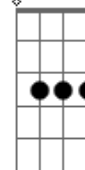

Adele - Rolling In The Deep

tom: A

There's a fire starting in my heart C G
 Reaching a fever pitch, it's bringing me out the dark Bb G Bb
 Finally, I can see you crystal clear C G
 Go ahead and sell me out and I'll lay your ship bare Bb G Bb
 See how I'll leave with every piece of you C G
 Don't underestimate the things that I will do Bb G Bb
 There's a fire starting in my heart C G
 Reaching a fever pitch, it's bringing me out the dark Bb G Bb

C

© ukulele-chords.com

G

© ukulele-chords.com

Bb

© ukulele-chords.com

Ab

© ukulele-chords.com

Gm

© ukulele-chords.com

Cm

© ukulele-chords.com

I can't help feeling G
 [Refrão]
 We could have had it all Cm Bb
 Rolling in the deep Ab7M
 You had my heart inside of your hand Bb Cm Bb
 And you played it Ab7M
 To the beat Bb