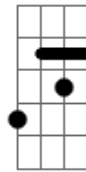

Adele - Rolling In The Deep

tom: A

There's a fire starting in my heart C G
Reaching a fever pitch, it's bringing me out the dark Bb G Bb
Finally, I can see you crystal clear C G
Go ahead and sell me out and I'll lay your ship bare Bb G Bb
See how I'll leave with every piece of you C G
Don't underestimate the things that I will do Bb G Bb
There's a fire starting in my heart C G
Reaching a fever pitch, it's bringing me out the dark Bb G Bb

Ab Bb Gm
The scars of your love remind me of us
Ab
They keep me thinking that we almost had it all
Bb Gm
The scars of your love, they leave me breathless

G
I can't help feeling

[Refrão]

We could have had it all Cm Bb
Rolling in the deep Ab7M
You had my heart inside of your hand Bb Cm Bb
And you played it Ab7M
Bb
To the beat

E|-----|
-----|

Acordes

© ukulele-chords.com

© ukulele-chords.com

© ukulele-chords.com

© ukulele-chords.com

© ukulele-chords.com

Ab

© ukulele-chords.com

© ukulele-chords.com

© ukulele-chords.com