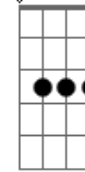

Adele - Rolling In The Deep

tom: A

There's a fire starting in my heart C G
 Reaching a fever pitch, it's bringing me out the dark Bb G Bb
 Finally, I can see you crystal clear C G
 Go ahead and sell me out and I'll lay your ship bare Bb G Bb
 See how I'll leave with every piece of you C G
 Don't underestimate the things that I will do Bb G Bb
 There's a fire starting in my heart C G
 Reaching a fever pitch, it's bringing me out the dark Bb G Bb

C

© ukulele-chords.com

G

© ukulele-chords.com

Bb

© ukulele-chords.com

Ab

© ukulele-chords.com

Gm

© ukulele-chords.com

Cm

© ukulele-chords.com

I can't help feeling G
 [Refrão]
 We could have had it all Cm Bb
 Rolling in the deep Ab7M
 You had my heart inside of your hand Bb Cm Bb
 And you played it Ab7M
 To the beat Bb