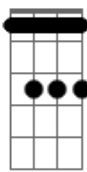

Adele - Rolling In The Deep

tom: A

There's a fire starting in my heart C G
Reaching a fever pitch, it's bringing me out the dark Bb G Bb
Finally, I can see you crystal clear C G
Go ahead and sell me out and I'll lay your ship bare Bb G Bb
See how I'll leave with every piece of you C G
Don't underestimate the things that I will do Bb G Bb
There's a fire starting in my heart C G
Reaching a fever pitch, it's bringing me out the dark Bb G Bb

Ab Bb Gm
The scars of your love remind me of us
Ab
They keep me thinking that we almost had it all
Bb Gm
The scars of your love, they leave me breathless

G
I can't help feeling

[Refrão]

We could have had it all Cm Bb
Rolling in the deep Ab7M
You had my heart inside of your hand Bb Cm Bb
And you played it Ab7M
Bb
To the beat

E|-----|
-----|

Acordes

Ab7M