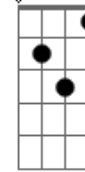

Adele - Rolling In The Deep

tom: A

There's a fire starting in my heart C G
 Reaching a fever pitch, it's bringing me out the dark Bb G Bb
 Finally, I can see you crystal clear C G
 Go ahead and sell me out and I'll lay your ship bare Bb G Bb
 See how I'll leave with every piece of you C G
 Don't underestimate the things that I will do Bb G Bb
 There's a fire starting in my heart C G
 Reaching a fever pitch, it's bringing me out the dark Bb G Bb

Ab Bb Gm
 The scars of your love remind me of us
Ab
 They keep me thinking that we almost had it all
Bb Gm
 The scars of your love, they leave me breathless

G
 I can't help feeling

[Refrão]

We could have had it all Cm Bb
 Rolling in the deep Ab7M
 You had my heart inside of your hand Bb Cm Bb
 And you played it Ab7M
Bb
 To the beat

G

© ukulele-chords.com

Bb

© ukulele-chords.com

Ab

© ukulele-chords.com

Gm

© ukulele-chords.com