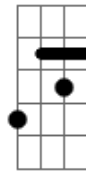

Adele - Rolling In The Deep

tom: A

There's a fire starting in my heart C G
 Reaching a fever pitch, it's bringing me out the dark Bb G Bb
 Finally, I can see you crystal clear C G
 Go ahead and sell me out and I'll lay your ship bare Bb G Bb
 See how I'll leave with every piece of you C G
 Don't underestimate the things that I will do Bb G Bb
 There's a fire starting in my heart C G
 Reaching a fever pitch, it's bringing me out the dark Bb G Bb

C

© ukulele-chords.com

G

© ukulele-chords.com

Bb

© ukulele-chords.com

Ab

© ukulele-chords.com

Gm

© ukulele-chords.com

Cm

© ukulele-chords.com

I can't help feeling G
 [Refrão]
 We could have had it all Cm Bb
 Rolling in the deep Ab7M
 You had my heart inside of your hand Bb Cm Bb
 And you played it Ab7M
 To the beat Bb