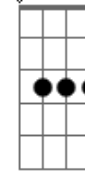

Adele - Rolling In The Deep

tom: A

There's a fire starting in my heart C G
Reaching a fever pitch, it's bringing me out the dark Bb G Bb
Finally, I can see you crystal clear C G
Go ahead and sell me out and I'll lay your ship bare Bb G Bb
See how I'll leave with every piece of you C G
Don't underestimate the things that I will do Bb G Bb
There's a fire starting in my heart C G
Reaching a fever pitch, it's bringing me out the dark Bb G Bb

Ab Bb Gm
The scars of your love remind me of us
Ab
They keep me thinking that we almost had it all
Bb Gm
The scars of your love, they leave me breathless

G
I can't help feeling

[Refrão]

We could have had it all Cm Bb
Rolling in the deep Ab7M
You had my heart inside of your hand Bb Cm Bb
And you played it Ab7M
Bb
To the beat

E|-----|
-----|

Acordes

© ukulele-chords.com

© ukulele-chords.com

© ukulele-chords.com

© ukulele-chords.com

© ukulele-chords.com

© ukulele-chords.com

© ukulele-chords.com

Cm

© ukulele-chords.com