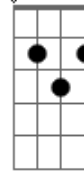

Adele - Rolling In The Deep

tom: A

There's a fire starting in my heart C G
Reaching a fever pitch, it's bringing me out the dark Bb G Bb
Finally, I can see you crystal clear C G
Go ahead and sell me out and I'll lay your ship bare Bb G Bb
See how I'll leave with every piece of you C G
Don't underestimate the things that I will do Bb G Bb
There's a fire starting in my heart C G
Reaching a fever pitch, it's bringing me out the dark Bb G Bb

Ab Bb Gm
The scars of your love remind me of us
Ab
They keep me thinking that we almost had it all
Bb Gm
The scars of your love, they leave me breathless

G
I can't help feeling

[Refrão]

We could have had it all Cm Bb
Rolling in the deep Ab7M
You had my heart inside of your hand Bb Cm Bb
And you played it Ab7M
Bb
To the beat

E|-----|
-----|

Acordes

© ukulele-chords.com

© ukulele-chords.com

© ukulele-chords.com

G

© ukulele-chords.com

© ukulele-chords.com

© ukulele-chords.com

© ukulele-chords.com

© ukulele-chords.com