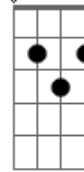

G

© ukulele-chords.com