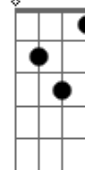

Adele - Rolling In The Deep

tom: A

There's a fire starting in my heart C G
 Reaching a fever pitch, it's bringing me out the dark Bb G Bb
 Finally, I can see you crystal clear C G
 Go ahead and sell me out and I'll lay your ship bare Bb G Bb
 See how I'll leave with every piece of you C G
 Don't underestimate the things that I will do Bb G Bb
 There's a fire starting in my heart C G
 Reaching a fever pitch, it's bringing me out the dark Bb G Bb

Gm

© ukulele-chords.com

Cm

© ukulele-chords.com

I can't help feeling G
 [Refrão]
 We could have had it all Cm Bb
 Rolling in the deep Ab7M
 You had my heart inside of your hand Bb Cm Bb
 And you played it Ab7M
 To the beat Bb