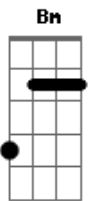

Adele - Remedy

Tom: D
Intro: 2x: Em D A

Em D A Em D A
I remember all of the things that I thought I wanted to be
Em D A Em D A
So desperate, found a way out of my world and finally breathe

Em D A
Right before my eyes, I saw
Em D A
My heart, it came to life
G A
This ain't easy, it's not meant to be
G
Every story has its scars

And I will always love you
G A G
Love you, oh

D A
When the pain cuts you deep
Em G Bm
And when the night keeps you from sleeping
D A
Just look and you will see
G A
That I will be your remedy

D A
When the world seems so cruel
Em G Bm
And your heart makes you feel like a fool
D A
I promise you will see
G A Em D A
That I will be, I will be, your remedy, oh

(Em D A) (3x)

(G)

D A
When the pain cuts you deep
Em G Bm
And when the night keeps you from sleeping
D A
Just look and you will see
G
That I will be, I will be

D A
When the world seems so cruel
Em G Bm
And your heart makes you feel like a fool
D A
I promise you will see
G D
That I will be, I will be, I will be

Em D A
Your remedy
Em D A
Hmmm hmmm...

Acordes

© ukulele-chords.com

© ukulele-chords.com

© ukulele-chords.com

© ukulele-chords.com

© ukulele-chords.com