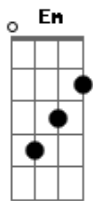

© ukulele-chords.com

© ukulele-chords.com