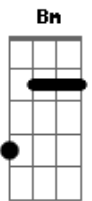

© ukulele-chords.com