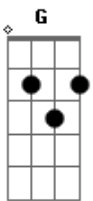

© ukulele-chords.com