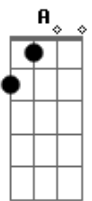

Adele - Remedy

Tom: D

Intro: 2x: Em D A

Em D A Em D A
 I remember all of the things that I thought I wanted to be
 Em D A Em D A
 So desperate, found a way out of my world and finally breathe

Em D A
 Right before my eyes, I saw
 Em D A
 My heart, it came to life
 G A
 This ain't easy, it's not meant to be
 G
 Every story has its scars

(Em D A) (3x)

(G)

D A
 When the pain cuts you deep
 Em G Bm
 And when the night keeps you from sleeping
 D A
 Just look and you will see
 G
 That I will be, I will be

D A
 When the world seems so cruel
 Em G Bm
 And your heart makes you feel like a fool
 D A
 I promise you will see
 G D
 That I will be, I will be, I will be

Em D A
 Your remedy
 Em D A
 Hmm hmmm...

Acordes

© ukulele-chords.com

© ukulele-chords.com

© ukulele-chords.com

© ukulele-chords.com

© ukulele-chords.com