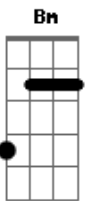

Adele - Remedy

Tom: D
Intro: 2x: Em D A

Em D A Em D A
I remember all of the things that I thought I wanted to be
Em D A Em D A
So desperate, found a way out of my world and finally breathe

Em D A
Right before my eyes, I saw
Em D A
My heart, it came to life
G A
This ain't easy, it's not meant to be
G
Every story has its scars

And I will always love you
G A G
Love you, oh

D A
When the pain cuts you deep
Em G Bm
And when the night keeps you from sleeping
D A
Just look and you will see
G A
That I will be your remedy

D A
When the world seems so cruel
Em G Bm
And your heart makes you feel like a fool
D A
I promise you will see
G A Em D A
That I will be, I will be, your remedy, oh

(Em D A) (3x)

(G)

D A
When the pain cuts you deep
Em G Bm
And when the night keeps you from sleeping
D A
Just look and you will see
G
That I will be, I will be

D A
When the world seems so cruel
Em G Bm
And your heart makes you feel like a fool
D A
I promise you will see
G D
That I will be, I will be, I will be

Em D A
Your remedy
Em D A
Hmmm hmmm...

Acordes

© ukulele-chords.com

© ukulele-chords.com

© ukulele-chords.com

© ukulele-chords.com

© ukulele-chords.com