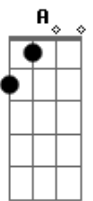

© ukulele-chords.com