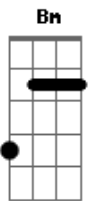

Adele - Remedy

Tom: D

Intro: 2x: Em D A

Em D A Em D A
 I remember all of the things that I thought I wanted to be
 Em D A Em D A
 So desperate, found a way out of my world and finally breathe

Em D A
 Right before my eyes, I saw
 Em D A
 My heart, it came to life
 G A
 This ain't easy, it's not meant to be
 G
 Every story has its scars

And I will always love you
 G A G
 Love you, oh

D A
 When the pain cuts you deep
 Em G Bm
 And when the night keeps you from sleeping
 D A
 Just look and you will see
 G A
 That I will be your remedy

D A
 When the world seems so cruel
 Em G Bm
 And your heart makes you feel like a fool
 D A
 I promise you will see
 G A Em D A
 That I will be, I will be, your remedy, oh

(Em D A) (3x)

(G)

D A
 When the pain cuts you deep
 Em G Bm
 And when the night keeps you from sleeping
 D A
 Just look and you will see
 G
 That I will be, I will be

D A
 When the world seems so cruel
 Em G Bm
 And your heart makes you feel like a fool
 D A
 I promise you will see
 G D
 That I will be, I will be, I will be

Em D A
 Your remedy
 Em D A
 Hmm hmmm...

Acordes

© ukulele-chords.com

© ukulele-chords.com

© ukulele-chords.com

© ukulele-chords.com

© ukulele-chords.com