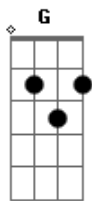

© ukulele-chords.com