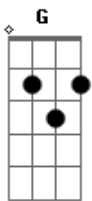

© ukulele-chords.com