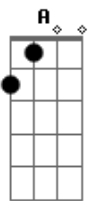

© ukulele-chords.com