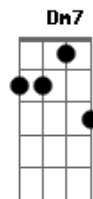

© ukulele-chords.com