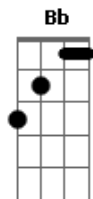

© ukulele-chords.com