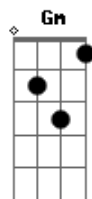

© ukulele-chords.com