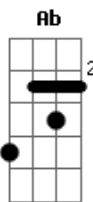

© ukulele-chords.com