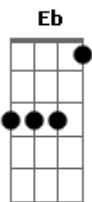

© ukulele-chords.com