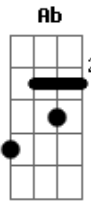

© ukulele-chords.com