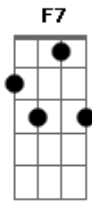

© ukulele-chords.com