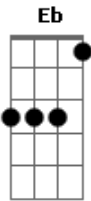

© ukulele-chords.com