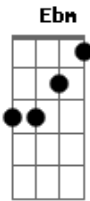

Adele - Make You Feel My Love

Tom: F

Intro: Bb F Ab Eb Ebm Bb C7 F7 Bb

Bb F
When the rain is blowing in your face

Ab Eb
And the whole world is on your case

Ebm Bb
I would offer you a warm embrace

C7 F7 Bb
To make you feel my love

D7 Eb Bb
But I would never do you wrong

Eb Bb
I've known it from the moment that we met

C7 F7
No doubt in my mind where you belong

Bb F
I'd go hungry, I'd go black and blue

Ab Eb
I'd go crawling down the avenue

C7 F7
You ain't seen nothing like me yet

Bb F
I could make you happy, make your dreams come true

Ab Eb
There's nothing that I wouldn't do

Ebm Bb
Go to the ends of the earth for you

C7 F7 Bb
To make you feel my love

C7 F7 Bb
To make you feel my love

Acordes

© ukulele-chords.com

© ukulele-chords.com

© ukulele-chords.com

© ukulele-chords.com

© ukulele-chords.com

© ukulele-chords.com