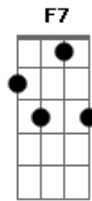

© ukulele-chords.com