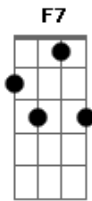

Adele - Make You Feel My Love

Tom: F

Intro: Bb F Ab Eb Ebm Bb C7 F7 Bb

Bb F
When the rain is blowing in your face

Ab Eb
And the whole world is on your case

Ebm Bb
I would offer you a warm embrace

C7 F7 Bb
To make you feel my love

D7 Eb Bb
But I would never do you wrong

Eb Bb
I've known it from the moment that we met

C7 F7
No doubt in my mind where you belong

Bb F
I'd go hungry, I'd go black and blue

Ab Eb
I'd go crawling down the avenue

C7 F7
You ain't seen nothing like me yet

Bb F
I could make you happy, make your dreams come true

Ab Eb
There's nothing that I wouldn't do

Ebm Bb
Go to the ends of the earth for you

C7 F7 Bb
To make you feel my love

C7 F7 Bb
To make you feel my love

Acordes

© ukulele-chords.com

© ukulele-chords.com

© ukulele-chords.com

© ukulele-chords.com

© ukulele-chords.com

© ukulele-chords.com