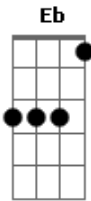

© ukulele-chords.com