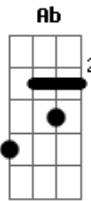

© ukulele-chords.com