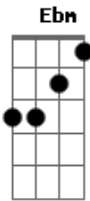

© ukulele-chords.com