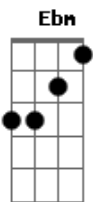

© ukulele-chords.com