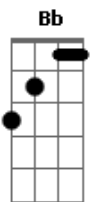

© ukulele-chords.com

© ukulele-chords.com