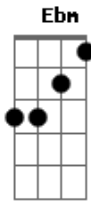

© ukulele-chords.com