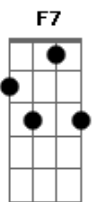

© ukulele-chords.com