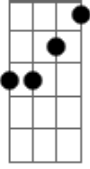

[Refrão Final]

**Eb**  
I can love  
**Eb7M** **Eb7**  
I'd do it all again  
**Ab** **Fm7**  
I love me now like I loved then  
**Fm7**  
I'm a fool for that  
**Bb7**  
You know I, you know I'm gonna do it  
**Eb**  
Oh, oh, oh, oh  
**Eb7M** **Eb7**  
I'd do it all again  
**Ab**  
Like I did then  
**Fm7**  
'Cause I'm addicted, I'm addicted  
**Bb7** **Eb**  
You know I'm gonna do it again

**Db7M**

© ukulele-chords.com

**Eb7M**

4

© ukulele-chords.com

**Ebn**

© ukulele-chords.com

**Db**