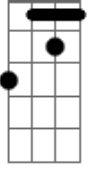

© ukulele-chords.com

4

© ukulele-chords.com

© ukulele-chords.com

© ukulele-chords.com

© ukulele-chords.com

Gb

© ukulele-chords.com

© ukulele-chords.com

© ukulele-chords.com

© ukulele-chords.com

© ukulele-chords.com

© ukulele-chords.com

© ukulele-chords.com

© ukulele-chords.com

© ukulele-chords.com

© ukulele-chords.com