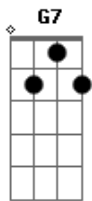

© ukulele-chords.com