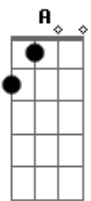

© ukulele-chords.com