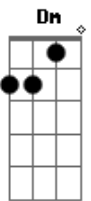

© ukulele-chords.com