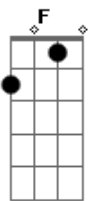

© ukulele-chords.com