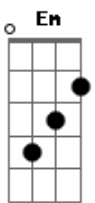

© ukulele-chords.com