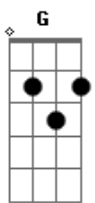

Adele - Easy On Me

tom:

F (forma dos acordes no tom de C)

Capostrate na 5ª casa

Intro: C Am Em F

[Primeira Parte]

There ain't no gold in this river
That I've been washing my hands in forever
I know there is hope in these waters
But I can't bring myself to swim
When I am drowning in this silence
Baby, let me in

[Refrão]

Go easy on me, baby!
I was still a child
Didn't get the chance to
Feel the world around me
I had no time to choose what I chose to do
So, go easy on me

[Segunda Parte]

There ain't no room for our things to change
When we are both so deeply stuck in our ways
You can't deny how hard I have tried
I changed who I was to put you both first

But, now, I give up

[Refrão]

Go easy on me, baby!
I was still a child
Didn't get the chance to
Feel the world around me
I had no time to choose what I chose to do
So, go easy on me

[Ponte]

I had good intentions
And the highest hopes
But I know right now
It probably doesn't even show

[Refrão]

Go easy on me, baby!
I was still a child
Didn't get the chance to
Feel the world around me
I had no time to choose what I chose to do
So, go easy on me

Acordes

© ukulele-chords.com

© ukulele-chords.com

© ukulele-chords.com

© ukulele-chords.com

© ukulele-chords.com

© ukulele-chords.com