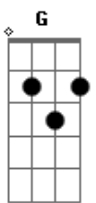

© ukulele-chords.com