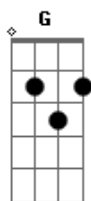

© ukulele-chords.com