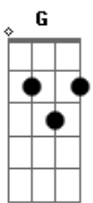

Adele - Can I Get It

tom:

Intro: Am G Dm Am

Am G Dm
Pave me a path to follow
Am G Dm
And I'll tread any dangerous road
Am G Dm
I will beg and I'll steal, I will borrow
Am G Dm
If I can make, if I can make your heart my home

Am G Dm
You tease me with your control
Am G Dm
Because I long to live under your spell
Am G Dm
And without your love I'm hollow
Am G Dm
I won't make it, I won't make it on my own

Acordes

© ukulele-chords.com