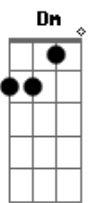

© ukulele-chords.com