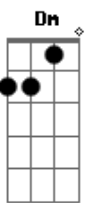

© ukulele-chords.com