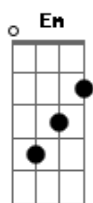

Adele - Baby It's You

Tom: Bb

(com acordes na forma de G)

Capostrate na 3ª casa

G Em
Sha la la la la la la la
G Em
Sha la la la la la la la
G Em
Sha la la la la la la la
G Em (Pausa)
Sha la la la la la la la
C
Sha la la la la

G
'cause baby it's you
Em
(Sha la la la la la la la)

G
Baby it's you
Em
(Sha la la la la la)

solo de sax
C D G
C D G

Em
Oh
Many
Many
Many nights go by

Am G
I sit alone at home and I cry over you

Em
What can I do
C D
Can't help myself

G
'cause baby it's you
Em
(Sha la la la la la la la)

G
Baby it's you
Em
(Sha la la la la la)

G
Baby it's you
Em
(Sha la la la la la)

G
Baby it's you
Em
(Sha la la la la la)

G
Baby it's you
Em
(Sha la la la la la)

G
Baby it's you
Em
(Sha la la la la la)

Acordes

© ukulele-chords.com

© ukulele-chords.com

© ukulele-chords.com

© ukulele-chords.com

© ukulele-chords.com

© ukulele-chords.com