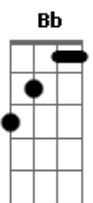

Adele - Baby It's You

Tom: Bb

(com acordes na forma de G)

Capostrate na 3ª casa

G Em
Sha la la la la la la la
G Em
Sha la la la la la la la
G Em
Sha la la la la la la la
G Em (Pausa)
Sha la la la la la la la
C
Sha la la la la

C G
It's not the way you smile that touched my heart
C
(Sha la la la la)
C G
It's not the way you kiss that tears me apart

Em
Oh
Many
Many
Many nights go by

Am G
I sit alone at home and I cry over you

Em
What can I do
C D
Can't help myself
G
'cause baby it's you
Em
(Sha la la la la la la la)
G
Baby it's you
Em
(Sha la la la la la la)
C
(Sha la la la la)

C G
You should hear what they say about you
(Cheat)
(Cheat)

C
(Sha la la la la)

They say you never
Never

G
Never ever been true
(Cheat)
(Cheat)

Em
It doesn't matter what they say
Am
I know I'm gonna love you any old way
G Em
What can I do when it's true
C D
Don't want nobody
Nobody

G
'cause baby it's you
Em
(Sha la la la la la la la)
G
Baby it's you
Em
(Sha la la la la la)

solo de sax
C D G
C D G

Em
Oh
Many
Many
Many nights go by

Am G
I sit alone at home and I cry over you

Em
What can I do
C D
Can't help myself

G
'cause baby it's you
Em
(Sha la la la la la la la)
G
Baby it's you
Em
(Sha la la la la la la)

G
Baby it's you
Em
(Sha la la la la la la)

G
Baby it's you
Em
(Sha la la la la la la)

G
Baby it's you
Em
(Sha la la la la la la)

G
Baby it's you
Em
(Sha la la la la la la)

Acordes

© ukulele-chords.com