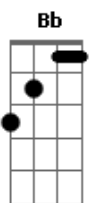

Adele - Baby It's You

Tom: Bb

(com acordes na forma de G)

Capostrate na 3ª casa

G Em
Sha la la la la la la la
G Em
Sha la la la la la la la
G Em
Sha la la la la la la la
G Em (Pausa)
Sha la la la la la la la
C
Sha la la la la

C G
It's not the way you smile that touched my heart
C
(Sha la la la la)
C G
It's not the way you kiss that tears me apart

Em
Oh
Many
Many
Many nights go by

Am G
I sit alone at home and I cry over you

Em
What can I do
C D
Can't help myself
G
'cause baby it's you
Em
(Sha la la la la la la la)
G
Baby it's you
Em
(Sha la la la la la)
C
(Sha la la la la)

C G
You should hear what they say about you
(Cheat)
(Cheat)

C
(Sha la la la la)

They say you never
Never

G
Never ever been true
(Cheat)
(Cheat)

Em
It doesn't matter what they say
Am
I know I'm gonna love you any old way
G Em
What can I do when it's true
C D
Don't want nobody
Nobody

G
'cause baby it's you
Em
(Sha la la la la la la la)

G
Baby it's you
Em
(Sha la la la la la)

solo de sax
C D G
C D G

Em
Oh
Many
Many
Many nights go by

Am G
I sit alone at home and I cry over you

Em
What can I do
C D
Can't help myself

G
'cause baby it's you
Em
(Sha la la la la la la la)

G
Baby it's you
Em
(Sha la la la la la)

G
Baby it's you
Em
(Sha la la la la la)

G
Baby it's you
Em
(Sha la la la la la)

G
Baby it's you
Em
(Sha la la la la la)

G
Baby it's you
Em
(Sha la la la la la)

Acordes

© ukulele-chords.com