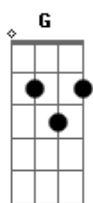

© ukulele-chords.com