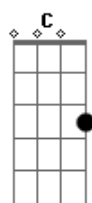

Adele - Baby It's You

Tom: Bb

(com acordes na forma de G)

Capostrate na 3ª casa

G Em
Sha la la la la la la la
G Em
Sha la la la la la la la
G Em
Sha la la la la la la la
G Em (Pausa)
Sha la la la la la la la
C
Sha la la la la

G
'cause baby it's you
Em
(Sha la la la la la la la)

G
Baby it's you
Em
(Sha la la la la la)

solo de sax
C D G
C D G

Em
Oh
Many
Many
Many nights go by

Am G
I sit alone at home and I cry over you

Em
What can I do
C D
Can't help myself

G
'cause baby it's you
Em
(Sha la la la la la la la)

G
Baby it's you
Em
(Sha la la la la la)

G
Baby it's you
Em
(Sha la la la la la)

G
Baby it's you
Em
(Sha la la la la la)

G
Baby it's you
Em
(Sha la la la la la)

G
Baby it's you
Em
(Sha la la la la la)

Acordes

© ukulele-chords.com

© ukulele-chords.com

© ukulele-chords.com

© ukulele-chords.com

© ukulele-chords.com

© ukulele-chords.com