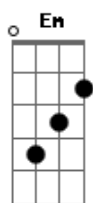

Adele - Baby It's You

Tom: Bb

(com acordes na forma de G)

Capostrate na 3ª casa

G Em
Sha la la la la la la la
G Em
Sha la la la la la la la
G Em
Sha la la la la la la la
G Em (Pausa)
Sha la la la la la la la
C
Sha la la la la

G
'cause baby it's you
Em
(Sha la la la la la la la)
G
Baby it's you
Em
(Sha la la la la la)

solo de sax
C D G
C D G

Em
Oh
Many
Many
Many nights go by

Am G
I sit alone at home and I cry over you

Em
What can I do
C D
Can't help myself

G
'cause baby it's you
Em
(Sha la la la la la la la)
G
Baby it's you
Em
(Sha la la la la la la)

G
Baby it's you
Em
(Sha la la la la la la)

G
Baby it's you
Em
(Sha la la la la la la)

G
Baby it's you
Em
(Sha la la la la la la)

G
Baby it's you
Em
(Sha la la la la la la)

Acordes

© ukulele-chords.com

© ukulele-chords.com

© ukulele-chords.com

© ukulele-chords.com

© ukulele-chords.com

© ukulele-chords.com