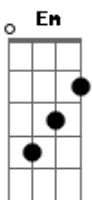

© ukulele-chords.com