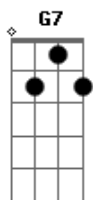

© ukulele-chords.com