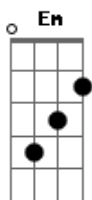

© ukulele-chords.com