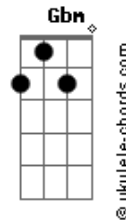

# Adam Simons - Like You Used To

tom:

Intro: A D E A D A

A D E A  
Did you know I think about you?  
A D E A  
Did you know I still care?  
D Gbm A  
Even though we've been drifting apart lately  
D A  
Even though I'm never there  
D E A  
Did you know I cried all last night?  
D E  
Did you know I'm wearing thin?  
A D Gbm A  
And it's dark and it's cold, when I don't feel you  
D A  
Wish I knew if it was the end  
A7M Gbm D A  
Don't you love me like you used to?  
A7M Gbm D A E  
Don't you love me like you did back then?  
Gbm D A Bm7  
Won't you love me like you used to do?  
Gbm D A  
'Cause I'm still here, like I've always been  
D E  
Like I've always been  
( A D A )

## Acordes

A D Gbm A  
Even though I just need someone around  
D A  
I can't face the world right now  
A7M Gbm D A  
Don't you love me like you used to?  
A7M Gbm  
D E  
Don't you love me like you did back then?  
Gbm D A Bm7  
Won't you love me like you used to do?  
Gbm D A  
'Cause I'm still here, like I've always been  
Bm7 E7 Bm7  
Like I've always been  
E Bm7  
Was it too much to give?  
Bm  
Or did we need a little time?  
Bm7  
Was it something I did, yeah  
Bm A  
Or was it all just a lie?  
A7M Gbm D A  
Don't you love me like you used to?  
A7M Gbm D E  
Don't you love me like you did back then?  
Gbm D A Bm7  
Won't you love me like you used to do?  
Gbm D A  
'Cause I'm still here, like I've always been  
Gbm D A  
'Cause I'm still here, like I've always been  
Gbm D A  
'Cause I'm still here