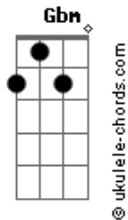

# Adam Simons - Like You Used To

tom:

Intro: A D E A D A

A D E A  
Did you know I think about you?  
A D E A  
Did you know I still care?  
D Gbm A  
Even though we've been drifting apart lately  
D A  
Even though I'm never there  
D E A  
Did you know I cried all last night?  
D E  
Did you know I'm wearing thin?  
A D Gbm A  
And it's dark and it's cold, when I don't feel you  
D A  
Wish I knew if it was the end  
A7M Gbm D A  
Don't you love me like you used to?  
A7M Gbm D A E  
Don't you love me like you did back then?  
Gbm D A Bm7  
Won't you love me like you used to do?  
Gbm D A  
'Cause I'm still here, like I've always been  
D E  
Like I've always been  
( A D A )

## Acordes

A D Gbm A  
Even though I just need someone around  
D A  
I can't face the world right now  
A7M Gbm D A  
Don't you love me like you used to?  
A7M Gbm  
D E  
Don't you love me like you did back then?  
Gbm D A Bm7  
Won't you love me like you used to do?  
Gbm D A  
'Cause I'm still here, like I've always been  
Bm7 E7 Bm7  
Like I've always been  
E Bm7  
Was it too much to give?  
Bm  
Or did we need a little time?  
Bm7  
Was it something I did, yeah  
Bm A  
Or was it all just a lie?  
A7M Gbm D A  
Don't you love me like you used to?  
A7M Gbm D E  
Don't you love me like you did back then?  
Gbm D A Bm7  
Won't you love me like you used to do?  
Gbm D A  
'Cause I'm still here, like I've always been  
Gbm D A  
'Cause I'm still here, like I've always been  
Gbm D A  
'Cause I'm still here