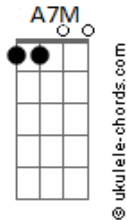

# Adam Simons - Like You Used To

tom:

Intro: A D E A D A

A D E A  
Did you know I think about you?  
A D E A  
Did you know I still care?  
D Gbm A  
Even though we've been drifting apart lately  
D A  
Even though I'm never there  
D E A  
Did you know I cried all last night?  
D E  
Did you know I'm wearing thin?  
A D Gbm A  
And it's dark and it's cold, when I don't feel you  
D A  
Wish I knew if it was the end  
A7M Gbm D A  
Don't you love me like you used to?  
A7M Gbm D A E  
Don't you love me like you did back then?  
Gbm D A Bm7  
Won't you love me like you used to do?  
Gbm D A  
'Cause I'm still here, like I've always been  
D E  
Like I've always been  
( A D A )

## Acordes

A D Gbm A  
Even though I just need someone around  
D A  
I can't face the world right now  
A7M Gbm D A  
Don't you love me like you used to?  
A7M Gbm  
D E  
Don't you love me like you did back then?  
Gbm D A Bm7  
Won't you love me like you used to do?  
Gbm D A  
'Cause I'm still here, like I've always been  
Bm7 E7 Bm7  
Like I've always been  
E Bm7  
Was it too much to give?  
Bm  
Or did we need a little time?  
Bm7  
Was it something I did, yeah  
Bm A  
Or was it all just a lie?  
A7M Gbm D A  
Don't you love me like you used to?  
A7M Gbm D E  
Don't you love me like you did back then?  
Gbm D A Bm7  
Won't you love me like you used to do?  
Gbm D A  
'Cause I'm still here, like I've always been  
Gbm D A  
'Cause I'm still here, like I've always been  
Gbm D A  
'Cause I'm still here