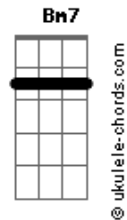

Adam Simons - Like You Used To

tom:

Intro: A D E A D A

A D E A
Did you know I think about you?
A D E A
Did you know I still care?
D Gbm A
Even though we've been drifting apart lately
D A
Even though I'm never there
D E A
Did you know I cried all last night?
D E
Did you know I'm wearing thin?
A D Gbm A
And it's dark and it's cold, when I don't feel you
D A
Wish I knew if it was the end
A7M Gbm D A
Don't you love me like you used to?
A7M Gbm D A E
Don't you love me like you did back then?
Gbm D A Bm7
Won't you love me like you used to do?
Gbm D A
'Cause I'm still here, like I've always been
D E
Like I've always been
(A D A)

A D E
Did you know it's rained all day?
A D E A
Did you know I haven't left the house?

Acordes

A D Gbm A
Even though I just need someone around
D A
I can't face the world right now
A7M Gbm D A
Don't you love me like you used to?
A7M Gbm
D E
Don't you love me like you did back then?
Gbm D A Bm7
Won't you love me like you used to do?
Gbm D A
'Cause I'm still here, like I've always been
Bm7 E7 Bm7
Like I've always been
E Bm7
Was it too much to give?
Bm
Or did we need a little time?
Bm7
Was it something I did, yeah
Bm A
Or was it all just a lie?
A7M Gbm D A
Don't you love me like you used to?
A7M Gbm D E
Don't you love me like you did back then?
Gbm D A Bm7
Won't you love me like you used to do?
Gbm D A
'Cause I'm still here, like I've always been
Gbm D A
'Cause I'm still here, like I've always been
Gbm D A
'Cause I'm still here