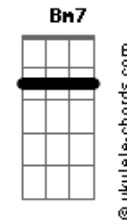

Adam Simons - Like You Used To

tom:

Intro: A D E A D A

A D E A
Did you know I think about you?
A D E A
Did you know I still care?
D Gbm A
Even though we've been drifting apart lately
D A
Even though I'm never there
D E A
Did you know I cried all last night?
D E
Did you know I'm wearing thin?
A D Gbm A
And it's dark and it's cold, when I don't feel you
D A
Wish I knew if it was the end
A7M Gbm D A
Don't you love me like you used to?
A7M Gbm D A E
Don't you love me like you did back then?
Gbm D A Bm7
Won't you love me like you used to do?
Gbm D A
'Cause I'm still here, like I've always been
D E
Like I've always been
(A D A)

A D E
Did you know it's rained all day?
A D E A
Did you know I haven't left the house?

Acordes

A D Gbm A
Even though I just need someone around
D A
I can't face the world right now
A7M Gbm D A
Don't you love me like you used to?
A7M Gbm
D E
Don't you love me like you did back then?
Gbm D A Bm7
Won't you love me like you used to do?
Gbm D A
'Cause I'm still here, like I've always been
Bm7 E7 Bm7
Like I've always been
E Bm7
Was it too much to give?
Bm
Or did we need a little time?
Bm7
Was it something I did, yeah
Bm A
Or was it all just a lie?
A7M Gbm D A
Don't you love me like you used to?
A7M Gbm D E
Don't you love me like you did back then?
Gbm D A Bm7
Won't you love me like you used to do?
Gbm D A
'Cause I'm still here, like I've always been
Gbm D A
'Cause I'm still here, like I've always been
Gbm D A
'Cause I'm still here