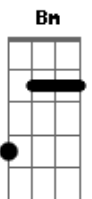

© ukulele-chords.com

© ukulele-chords.com