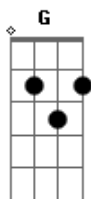

© ukulele-chords.com