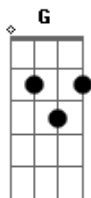

© ukulele-chords.com