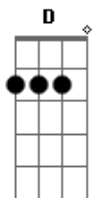

G **A** **Bm** **D**
Just dont give up Im workin it out
G **A** **Bm** **D**
Please dont give in I wont let you down
G **A** **Bm** **D**
It messed me up need a second to breathe
G **A** **Bm** **D**
Just keep coming around
G **A**
Hey what you want from me
Bm **D**
What you want from me
G **A**
What you want from me

Bm **A**
Yeah its plain to see (plain to see)
D **G**
that baby you are beautiful
D **G**
And its nothing wrong with you
(nothing wrong with you)
Bm **A**
Its me Im a freak (yeah)
D **G**
but thanks for lovin me
D **G**
Cause youre doing it perfectly
(it perfectly)
Bm
There might have been a time
A
When I would let you step away
D **G**

I wouldnt even try
D **G** **A**
But I think you could save my life

G **A** **Bm** **D**
Just dont give up Im workin it out
G **A** **Bm** **D**
Please dont give in I wont let you down
G **A** **Bm** **D**
It messed me up need a second to breathe
G **A** **Bm** **D**
Just keep comin around
G **A**
Hey what you want from me (What do want from me)
Bm **D**
What you want from me (What do want from me)
Solo x1:

(**G** **A** **Bm** **D**) (4x)
Just dont give up on me
(uuuuuh) I wont let you down
(**Bm** **A** **D** **G** **D** **G** **A**)
No I wont let you down

G **A**
(So I) just dont give up
Bm **D**
Im workin it out
G **A**
Please dont give in
Bm **D**
I wont let you down
G **A**
It messed me up (It messed me up)
Bm **D**
Need a second to breathe
G **A** **Bm** **D**
Just keep coming around
G **A**
(Hey what do want from me)
G **A** **Bm** **D**
Just dont give up Im workin it out
G **A** **Bm** **D**
Please dont give in i wont let you down
G **A** **Bm** **D**
It messed me up need a second to breathe
G **A** **Bm** **D**
Just keep coming around
G **A**
Hey what do want from me (what do want from me)
Bm **D**
what do want from me (what do want from me)
G **A** **Bm**
what you want from me

Acordes