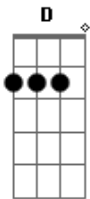

Adam Lambert - Lucy

Tom: D

Bm She's off to party with the diamond dogs
G From the wrong side of the tracks
Bm Her window's open anytime she's home
G But now it's locked up at last

Bm She was bound to break free from the start A G
G Girl got that rebel heart Bm
Bm She's out to rumble, gonna get it on G
G There ain't no stopping her now Bm

Bm Lucy Run away Run away-ay-ay-ay A G
G Run away Run away-ay-ay-ay Bm
Bm Run away Run away-ay-ay-ay G
G Run away Run away-ay-ay-ay A Bm

Lucy, Lucy Yeah, yeah

Bm She's off to sell herself in the city bar A G
G Her jaws are loaded for love Bm
Bm She gon' get beaten playing with the dark G
G Innocence under attack A Bm

Bm She was bound to be stabbed in the back A G
G All for some fun in the sack Bm
Bm Now she's alone and got no one to call G
G Well, no, she ain't turning back A Bm

Bm Lucy Run away Run away-ay-ay-ay A G
G Run away Run away-ay-ay-ay Bm
Bm Run away Run away-ay-ay-ay G
G Run away Run away-ay-ay-ay A Bm
Lucy, Lucy Yeah, yeah

Acordes