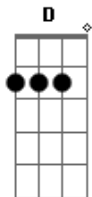

Adam Lambert - Lucy

Tom: D

Bm She's off to party with the diamond dogs
G From the wrong side of the tracks
Bm Her window's open anytime she's home
G But now it's locked up at last

Bm She was bound to break free from the start A G
G Girl got that rebel heart Bm
Bm She's out to rumble, gonna get it on G
G There ain't no stopping her now Bm

Bm Lucy Run away Run away-ay-ay-ay A G
G Run away Run away-ay-ay-ay Bm
Bm Run away Run away-ay-ay-ay G
G Run away Run away-ay-ay-ay A Bm

Lucy, Lucy Yeah, yeah

Bm She's off to sell herself in the city bar A G
G Her jaws are loaded for love Bm
Bm She gon' get beaten playing with the dark G
G Innocence under attack A Bm

Bm She was bound to be stabbed in the back A G
G All for some fun in the sack Bm
Bm Now she's alone and got no one to call G
G Well, no, she ain't turning back A Bm

Bm Lucy Run away Run away-ay-ay-ay A G
G Run away Run away-ay-ay-ay Bm
Bm Run away Run away-ay-ay-ay G
G Run away Run away-ay-ay-ay A Bm
Lucy, Lucy Yeah, yeah

Acordes