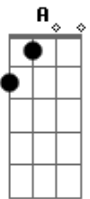

© ukulele-chords.com