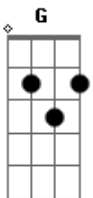

© ukulele-chords.com