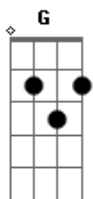

the sky
Am **C** **Em**
D
Baby, your love is a crime Danger by day, but you're evil in the night
Am **C** **Em** **D**
Danger by day, but you're evil in the night
Am **C** **Em** **D**
Bombs over Broadway, f-fire in the sky
Am **C** **Em** **D**
(Hey!) I can tell your heart's cold Like a fallen angel walking in your sleep
Am **C** **Em**
D
(Hey!) I guess you're just a lost soul But when the moon comes out, you turn into a beast
Am **C** **Em**
D
Keep me on a leash tonight There's nowhere for me to hide
Am **C** **Em** **D**
See you on the other side
Am **C** **Em**
D
My life flashed before my eyes Razor blade lips and daggers up in your eyes
Am **C** **Em**
D
Baby, your love is a crime Danger by day, but you're evil in the night
Am **C** **Em**
D
My life flashed before my eyes Bombs over Broadway, f-fire in the sky
Am **C** **Em**
D
Baby, your love is a crime Danger by day, but you're evil in the night
Am **C** **Em** **D**
Danger by day, but you're evil in the night
Am **C** **Em** **D**
Bombs over Broadway, f-fire in the sky
Am **C** **Em** **D**
Am **C** **Em** **D**
Bombs over Broadway, f-fire in the sky

Acordes

© ukulele-chords.com