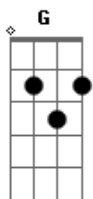

Am **C** **Em**
D
(Hey!) You lit up like a full moon Yeah, I heard you were the baddest on the street

Am **C** **Em**
D
(Hey!) You work it like there's no rules Little criminal, I'm calling the police

Am **C** **Em**
D
Keep me on a leash tonight There's nowhere for me to hide

Am **C** **Em** **D**
See you on the other side
D **Am** **C** **Em**
My life flashed before my eyes Razor blade lips and daggers up in your eyes

Am **C** **Em**
D
Baby, your love is a crime Danger by day, but you're evil in the night

Am **C** **Em**
D
My life flashed before my eyes Bombs over Broadway, f-fire in

the sky
Am **C** **Em**
D
Baby, your love is a crime Danger by day, but you're evil in the night

Am **C** **Em** **D**
Danger by day, but you're evil in the night
Am **C** **Em** **D**
Bombs over Broadway, f-fire in the sky

Am **C** **Em** **D**
(Hey!) I can tell your heart's cold Like a fallen angel walking in your sleep

Am **C** **Em**
D
(Hey!) I guess you're just a lost soul But when the moon comes out, you turn into a beast

Am **C** **Em**
D
Keep me on a leash tonight There's nowhere for me to hide

Am **C** **Em** **D**
See you on the other side
D **Am** **C** **Em**
My life flashed before my eyes Razor blade lips and daggers up in your eyes

Am **C** **Em**
D
Baby, your love is a crime Danger by day, but you're evil in the night

Am **C** **Em**
D
My life flashed before my eyes Bombs over Broadway, f-fire in the sky

Am **C** **Em**
D
Baby, your love is a crime Danger by day, but you're evil in the night

Am **C** **Em** **D**
Danger by day, but you're evil in the night

Am **C** **Em** **D**
Bombs over Broadway, f-fire in the sky

Am **C** **Em** **D**
Am **C** **Em** **D**
Bombs over Broadway, f-fire in the sky

Acordes

© ukulele-chords.com