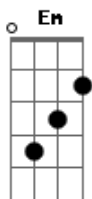

© ukulele-chords.com