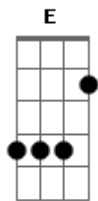

© ukulele-chords.com