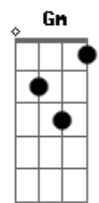

© ukulele-chords.com