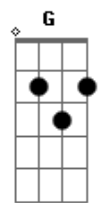

© ukulele-chords.com