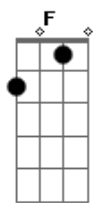

© ukulele-chords.com