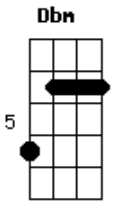

© ukulele-chords.com

© ukulele-chords.com