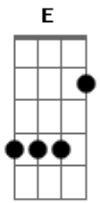

© ukulele-chords.com