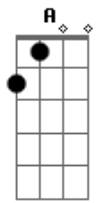

Adam Doleac - Biggest Fan

tom:
A
When you move in close, I still get nervous
A D
Even though I know your every move
Gbm Dbm D
Oh, the look in your eyes, hypnotized
Eb E
Every night ends too soon
D A
A kiss is never enough
D A
When you do it that way
Bm7 Gbm
The high I get from your touch
E
Lasts for days
D A E A
I'd stay all night watching you in the bright lights
D Gbm E
Put my hands up for a little bit of your love
D A F Gbm E
Till our last dance, nobody's gonna love you like I can, no
D E A
Don't you know, baby, I'm your biggest fan
A A D
To make sure you know somebody loves you
A A D
Rain or shine, I'd stand out in a line
Gbm Dbm
Oh, the things I would do

D Eb E
Just to be next to you all the time, yeah
Bm7 A
A kiss is never enough
D A
When you do it that way
Bm7 Gbm
The high I get from your touch
E
Lasts for days
D A E A
I'd stay all night watching you in the bright lights
D Gbm E
Put my hands up for a little bit of your love
D A F Gbm E
Till our last dance, nobody's gonna love you like I can, no
D E A A
Don't you know, baby, I'm your biggest fan
D A E A
Wherever you go, I'm gonna be in the front row
D Gbm E
With my hands up for a little more of your love
D A F Gbm E
Till our last dance, nobody's gonna love you like I can
D E A A
Don't you know, baby, I'm your biggest fan
Bm7
Ooh, yeah
E A
I'm your biggest fan
Ooh, I'm gonna be your man

Acordes

© ukulele-chords.com