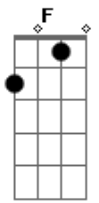

© ukulele-chords.com