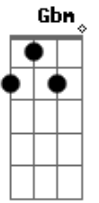

Adam Doleac - Biggest Fan

tom:
A
When you move in close, I still get nervous
A D
Even though I know your every move
Gbm Dbm D
Oh, the look in your eyes, hypnotized
Eb E
Every night ends too soon
D A
A kiss is never enough
D A
When you do it that way
Bm7 Gbm
The high I get from your touch
E
Lasts for days
D A E A
I'd stay all night watching you in the bright lights
D Gbm E
Put my hands up for a little bit of your love
D A F Gbm E
Till our last dance, nobody's gonna love you like I can, no
D E A
Don't you know, baby, I'm your biggest fan
A A D
To make sure you know somebody loves you
A A D
Rain or shine, I'd stand out in a line
Gbm Dbm
Oh, the things I would do

D Eb E
Just to be next to you all the time, yeah
Bm7 A
A kiss is never enough
D A
When you do it that way
Bm7 Gbm
The high I get from your touch
E
Lasts for days
D A E A
I'd stay all night watching you in the bright lights
D Gbm E
Put my hands up for a little bit of your love
D A F Gbm E
Till our last dance, nobody's gonna love you like I can, no
D E A A
Don't you know, baby, I'm your biggest fan
D A E A
Wherever you go, I'm gonna be in the front row
D Gbm E
With my hands up for a little more of your love
D A F Gbm E
Till our last dance, nobody's gonna love you like I can
D E A A
Don't you know, baby, I'm your biggest fan
Bm7
Ooh, yeah
E A
I'm your biggest fan
Ooh, I'm gonna be your man

Acordes

© ukulele-chords.com

© ukulele-chords.com

© ukulele-chords.com

© ukulele-chords.com

© ukulele-chords.com

© ukulele-chords.com

© ukulele-chords.com

© ukulele-chords.com