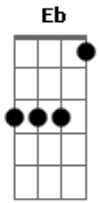

© ukulele-chords.com