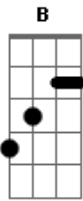

© ukulele-chords.com