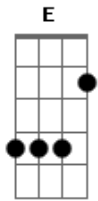

Acústicos & Valvulados - Bone And Skin Girl

Tom: E
Intro: E - A - B (6X)

E A B
SO YOU THINK YOU LOOK OK
E A B
HEY HEY BONE AND SKIN GIRL
E A B
SCRAWNY SHAPE, NOTHING TO SHOW
E A B
HEY HEY HEY BONE AND SKIN GIRL
E A B
SO YOU THINK YOU'RE UP-TO-DATE
E A B
HEY HEY BONE AND SKIN GIRL
E A B
LOOSE CLOTHES, CHAINS OF GOLD
E A B
HEY HEY HEY BONE AND SKIN GIRL
E A B
HEY HEY BONE AND SKIN GIRL
E A B
HEY HEY HEY BONE AND SKIN GIRL
E A B
HEY HEY BONE AND SKIN GIRL
B
THEY SHOW YOU SO CUTE, BUT YOU'RE SO COLD

E A B
SO YOU SWEAT TO BE THE WAY THEY TOLD
E A B
HEY HEY BONE AND SKIN GIRL
E A B
THE QUEEN OF THE TEENS, A PET TO BE SOLD
E A B
HEY HEY HEY BONE AND SKIN GIRL
Dbm
HEY HEY BONE AND SKIN GIRL
E B
LOSING WEIGHT 'TIL YOU LOOK LIKE A GHOST
Dbm
HEY HEY BONE AND SKIN GIRL
A B
CHANGE YOUR WAY, CAN'T YOU SEE IT'S SO WRONG?
E A B
SO YOU WANNA BE THE NUMBER ONE
E A B
HEY HEY BONE AND SKIN GIRL
E A B
SHINE LIKE A STAR, BE THE RULER OF THE WORLD
E A B
HEY HEY HEY BONE AND SKIN GIRL
fim: segura em B e...
A B E
BONE AND SKIN GIRL

Acordes

© ukulele-chords.com