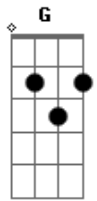

© ukulele-chords.com