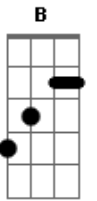

© ukulele-chords.com