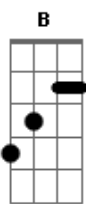

© ukulele-chords.com