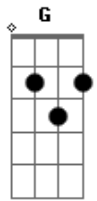

Acústicos & Valvulados - Bone And Skin Girl

Tom: E
Intro: E - A - B (6X)

E A B
SO YOU THINK YOU LOOK OK
E A B
HEY HEY BONE AND SKIN GIRL
E A B
SCRAWNY SHAPE, NOTHING TO SHOW
E A B
HEY HEY HEY BONE AND SKIN GIRL
E A B
SO YOU THINK YOU'RE UP-TO-DATE
E A B
HEY HEY BONE AND SKIN GIRL
E A B
LOOSE CLOTHES, CHAINS OF GOLD
E A B
HEY HEY HEY BONE AND SKIN GIRL
E A B
HEY HEY BONE AND SKIN GIRL
E A B
HEY HEY HEY BONE AND SKIN GIRL
E A B
HEY HEY BONE AND SKIN GIRL
B
THEY SHOW YOU SO CUTE, BUT YOU'RE SO COLD

E A B
SO YOU SWEAT TO BE THE WAY THEY TOLD
E A B
HEY HEY BONE AND SKIN GIRL
E A B
THE QUEEN OF THE TEENS, A PET TO BE SOLD
E A B
HEY HEY HEY BONE AND SKIN GIRL
Dbm
HEY HEY BONE AND SKIN GIRL
E B
LOSING WEIGHT 'TIL YOU LOOK LIKE A GHOST
Dbm
HEY HEY BONE AND SKIN GIRL
A B
CHANGE YOUR WAY, CAN'T YOU SEE IT'S SO WRONG?
E A B
SO YOU WANNA BE THE NUMBER ONE
E A B
HEY HEY BONE AND SKIN GIRL
E A B
SHINE LIKE A STAR, BE THE RULER OF THE WORLD
E A B
HEY HEY HEY BONE AND SKIN GIRL
fim: segura em B e...
A B E
BONE AND SKIN GIRL

Acordes

© ukulele-chords.com

© ukulele-chords.com

© ukulele-chords.com

© ukulele-chords.com

© ukulele-chords.com

© ukulele-chords.com

© ukulele-chords.com