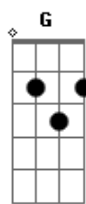

© ukulele-chords.com