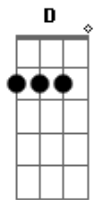

Across The Universe - Dear Prudence

tom:
D
Dear Prudence, won't you come out to play?
D
Dear Prudence, greet the brand new day
D Cadd9
The sun is up, the sky is blue
G Cadd9
It's beautiful and so are you
D Cadd9 G D
Dear Prudence won't you come out and play?
D
Dear Prudence open up your eyes
D
Dear Prudence see the sunny skies
D Cadd9
The wind is low the birds will sing
G Cadd9

That you are part of everything
D Cadd9 G D
Dear Prudence won't you open up your eyes?

D
Look around round
Cadd9 G
Look around round round
D
Look around

D
Dear Prudence, won't you come out to play?
D
Dear Prudence, greet the brand new day
D Cadd9
The sun is up, the sky is blue
G Cadd9
It's beautiful and so are you
D Cadd9 G D
Dear Prudence won't you come out and play?

Acordes

© ukulele-chords.com