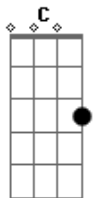

Ace Of Base - The sign

tom:

Intro: Gm Bb C (8x)

C D

[Primeira Parte]

G Em C D (3x)

G Am D

[Refrão]

G Em C D (4x)

C D

[Ponte]

Letra

Rock bottom, oh yeah!

I got a new life
 You would hardly recognize me
 I'm so glad
 How can a person like me care for you?
 Why do I bother
 When you're not the one for me?
 Oo-oo oo oo-oo
 Is enough, enough?

Chorus
 I saw the sign and it opened up my eyes
 I saw the sign

Acordes

© ukulele-chords.com

© ukulele-chords.com

© ukulele-chords.com

© ukulele-chords.com

© ukulele-chords.com

© ukulele-chords.com

© ukulele-chords.com

Life is demanding without understanding
 I saw the sign and it opened up my eyes
 I saw the sign
 No-one's gonna drag you up
 To get into the light where you belong
 Cause where do you belong?