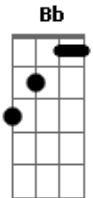

# Ace Of Base - The sign

tom:

Intro: Gm Bb C (8x)

C D

[Primeira Parte]

G Em C D (3x)

G Am D

[Refrão]

G Em C D (4x)

C D

[Ponte]

Letra

Rock bottom, oh yeah!

I got a new life  
 You would hardly recognize me  
 I'm so glad  
 How can a person like me care for you?  
 Why do I bother  
 When you're not the one for me?  
 Oo-oo oo oo-oo  
 Is enough, enough?

Chorus  
 I saw the sign and it opened up my eyes  
 I saw the sign

**Acordes**

© ukulele-chords.com

© ukulele-chords.com

© ukulele-chords.com

© ukulele-chords.com

© ukulele-chords.com

© ukulele-chords.com

© ukulele-chords.com

Life is demanding without understanding  
 I saw the sign and it opened up my eyes  
 I saw the sign  
 No-one's gonna drag you up  
 To get into the light where you belong  
 Cause where do you belong?