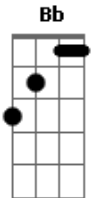

Ace Of Base - The sign

tom:

Intro: Gm Bb C (8x)

C D

[Primeira Parte]

G Em C D (3x)

G Am D

[Refrão]

G Em C D (4x)

C D

[Ponte]

Letra

Rock bottom, oh yeah!

I got a new life
 You would hardly recognize me
 I'm so glad
 How can a person like me care for you?
 Why do I bother
 When you're not the one for me?
 Oo-oo oo oo-oo
 Is enough, enough?

Chorus
 I saw the sign and it opened up my eyes
 I saw the sign

Acordes

© ukulele-chords.com

© ukulele-chords.com

© ukulele-chords.com

© ukulele-chords.com

© ukulele-chords.com

© ukulele-chords.com

© ukulele-chords.com

Life is demanding without understanding
 I saw the sign and it opened up my eyes
 I saw the sign
 No-one's gonna drag you up
 To get into the light where you belong
 Cause where do you belong?