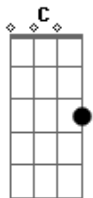

# Ace Of Base - The sign

tom:

Intro: Gm Bb C (8x)

C D

[Primeira Parte]

G Em C D (3x)

G Am D

[Refrão]

G Em C D (4x)

C D

[Ponte]

Letra

Rock bottom, oh yeah!

I got a new life  
 You would hardly recognize me  
 I'm so glad  
 How can a person like me care for you?  
 Why do I bother  
 When you're not the one for me?  
 Oo-oo oo oo-oo  
 Is enough, enough?

Chorus  
 I saw the sign and it opened up my eyes  
 I saw the sign

**Acordes**

© ukulele-chords.com

© ukulele-chords.com

© ukulele-chords.com

© ukulele-chords.com

© ukulele-chords.com

© ukulele-chords.com

© ukulele-chords.com

Life is demanding without understanding  
 I saw the sign and it opened up my eyes  
 I saw the sign  
 No-one's gonna drag you up  
 To get into the light where you belong  
 Cause where do you belong?