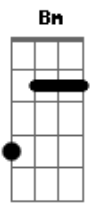

Accept - Amamos La Vida

tom:

Intro: Bm D A Bm D A
 Bm Em A Bm G A
 Bm Em A Bm
 Bm D A Dbm Bm A
 Bm Em A Bm G A Bm

Yeah
 Bm D
 In times of peace
 A Bm
 Times of war
 Bm D A A
 The sky remains the same
 Bm Em A Bm
 You reach for the stars too far away
 G A Bm
 U-u-uuu

Bm D A Bm
 The one who's born in misery
 Bm D A A
 Is left without a chance
 Bm Em A Bm
 But still holding on to naked life

G A Bm
 Amamos la vida
 G Gbm Bm A G
 U - u - uu
 A Bm
 Amamos la vida

(Bm Em A Bm)
 (Bm D A Dbm Bm A)
 (Bm Em A)
 (Bm G A Bm)

Bm D A Bm
 What a time - what a place
 Bm D A
 For someone who's lost
 Bm Em
 It's hard to survive
 A Bm
 In the jungle of life

G Gbm Bm
 Amamos la vida
 G A Bm

Acordes

© ukulele-chords.com

© ukulele-chords.com

(Bm Em A Bm)
 (Bm D A Dbm Bm A)
 (Bm Em A)
 (Bm G A Bm)

Bm A Bm D A Bm D A
 Amamos la vida
 Bm Em A Bm G
 A single tear in the river of life
 A Bm
 Amamos la vida

(Bm Em A Bm)
 (Bm D A Dbm Bm A)
 (Bm Em A)
 (Bm G A Bm)