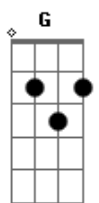

© ukulele-chords.com