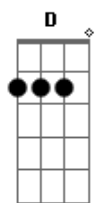

Bm D A Bm
 The one who's born in misery
 Bm D A A
 Is left without a chance
 Bm Em A Bm
 But still holding on to naked life

G A Bm
 Amamos la vida
 G Gbm Bm A G
 U - u - uu
 A Bm
 Amamos la vida

(Bm Em A Bm)
 (Bm D A Dbm Bm A)
 (Bm Em A)
 (Bm G A Bm)

Bm D A Bm
 What a time - what a place
 Bm D A
 For someone who's lost
 Bm Em
 It's hard to survive
 A Bm
 In the jungle of life

G Gbm Bm
 Amamos la vida
 G A Bm

Acordes

© ukulele-chords.com

© ukulele-chords.com