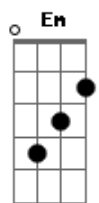

© ukulele-chords.com