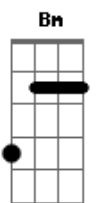

Accept - Amamos La Vida

tom:

Intro: Bm D A Bm D A
 Bm Em A Bm G A
 Bm Em A Bm
 Bm D A Dbm Bm A
 Bm Em A Bm G A Bm

Yeah
 Bm D
 In times of peace
 A Bm
 Times of war
 Bm D A A
 The sky remains the same
 Bm Em A Bm
 You reach for the stars too far away
 G A Bm
 U-u-uuu

Bm D A Bm
 The one who's born in misery
 Bm D A A
 Is left without a chance
 Bm Em A Bm
 But still holding on to naked life

G A Bm
 Amamos la vida
 G Gbm Bm A G
 U - u - uu
 A Bm
 Amamos la vida

(Bm Em A Bm)
 (Bm D A Dbm Bm A)
 (Bm Em A)
 (Bm G A Bm)

Bm D A Bm
 What a time - what a place
 Bm D A
 For someone who's lost
 Bm Em
 It's hard to survive
 A Bm
 In the jungle of life

G Gbm Bm
 Amamos la vida
 G A Bm

Acordes

© ukulele-chords.com

© ukulele-chords.com

(Bm Em A Bm)
 (Bm D A Dbm Bm A)
 (Bm Em A)
 (Bm G A Bm)

Bm A Bm D A Bm D A
 Amamos la vida
 Bm Em A Bm G
 A single tear in the river of life
 A Bm
 Amamos la vida

(Bm Em A Bm)
 (Bm D A Dbm Bm A)
 (Bm Em A)
 (Bm G A Bm)