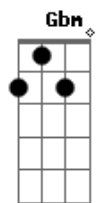

Bm D A Bm
 The one who's born in misery
 Bm D A A
 Is left without a chance
 Bm Em A Bm
 But still holding on to naked life

G A Bm
 Amamos la vida
 G Gbm Bm A G
 U - u - uu
 A Bm
 Amamos la vida

(Bm Em A Bm)
 (Bm D A Dbm Bm A)
 (Bm Em A)
 (Bm G A Bm)

© ukulele-chords.com

© ukulele-chords.com

© ukulele-chords.com

© ukulele-chords.com

© ukulele-chords.com

© ukulele-chords.com

Amamos la vida

D A G
 Is there someone to hear me
 D A G
 Is there no one to see
 D A G
 Is there someone to hear me
 Gbm Bm
 Doesn't anybody care

[Solo] Em G D Em
 Em G D Em
 Em A D Em
 G A Bm
 Em G D Em
 Em F Gbm Em
 Em A D Em
 G A Bm
 G A Bm D
 G A Bm A

Bm A Bm
 A single tear in the river of life
 Bm D A A
 The gods have turned their backs
 Bm Em A G
 Today a face that you don't know
 Bm
 And tomorrow it's you