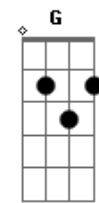

© ukulele-chords.com