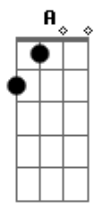

Accept - Amamos La Vida

tom:

Intro: Bm D A Bm D A
Bm Em A Bm G A
Bm Em A Bm
Bm D A Dbm Bm A
Bm Em A Bm G A Bm

Yeah
Bm D
In times of peace
A Bm
Times of war
Bm D A A
The sky remains the same
Bm Em A Bm
You reach for the stars too far away
G A Bm
U-u-uuu

Bm D A Bm
The one who's born in misery
Bm D A A
Is left without a chance
Bm Em A Bm
But still holding on to naked life

G A Bm
Amamos la vida
G Gbm Bm A G
U - u - uu
A Bm
Amamos la vida

(Bm Em A Bm)
(Bm D A Dbm Bm A)
(Bm Em A)
(Bm G A Bm)

Bm D A Bm
What a time - what a place
Bm D A
For someone who's lost
Bm Em
It's hard to survive
A Bm
In the jungle of life

G Gbm Bm
Amamos la vida
G A Bm

Acordes

© ukulele-chords.com