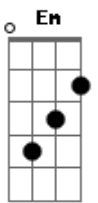

© ukulele-chords.com