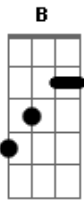

© ukulele-chords.com

© ukulele-chords.com