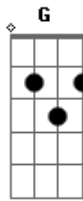

© ukulele-chords.com

© ukulele-chords.com