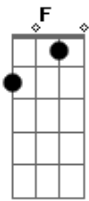

AC/DC - Two's Up

Tom: **F**
Intro: , & Chorus

MUTE

strings pick the G-string, use fingers for the **B** and **E**

rythem both guitars

SOLO

RHYTHM
F
x2 then **F** x1, **G** x1 x2 **G**

RIFF
P.M

tapping
T T T T T

PRE CHORUS

Pm.

Bit BEfore solo

END BIT

FADE IN (free time)

Acordes

© ukulele-chords.com