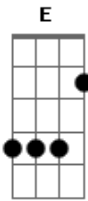

© ukulele-chords.com

© ukulele-chords.com