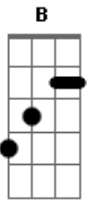

AC/DC - Two's Up

Tom: **F**
Intro: , & Chorus

MUTE

strings pick the G-string, use fingers for the **B** and **E**

rythem both guitars

SOLO

RHYTHM
F
x2 then **F** x1, **G** x1 x2 **G**

RIFF
P.M

tapping
T T T T T

PRE CHORUS

Pm.

Bit BEfore solo

END BIT FADE IN (free time)

Acordes

© ukulele-chords.com

© ukulele-chords.com