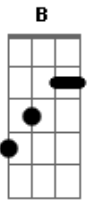

AC/DC - Two's Up

Tom: **F**
Intro: , & Chorus

MUTE

strings pick the G-string, use fingers for the **B** and **E**

rythem both guitars

SOLO

RHYTHM
F
x2 then **F** x1, **G** x1 x2 **G**

RIFF
P.M

tapping
T T T T T

PRE CHORUS

Pm.

Bit BEfore solo

END BIT

FADE IN (free time)

Acordes

© ukulele-chords.com