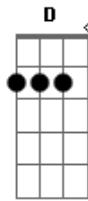

© ukulele-chords.com

© ukulele-chords.com