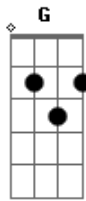

© ukulele-chords.com

© ukulele-chords.com