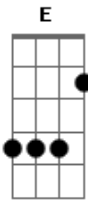

AC/DC - Two's Up

Tom: **F**
Intro: , & Chorus

MUTE

strings pick the G-string, use fingers for the **B** and **E**

rythem both guitars

SOLO

RHYTHM
F
x2 then **F** x1, **G** x1 x2 **G**

RIFF
P.M

tapping
T T T T T

PRE CHORUS

Pm.

Bit BEfore solo

END BIT FADE IN (free time)

Acordes

© ukulele-chords.com

© ukulele-chords.com