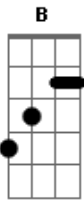

AC/DC - Two's Up

Tom: **F**
Intro: , & Chorus

MUTE

strings pick the G-string, use fingers for the **B** and **E**

rythem both guitars

SOLO

RHYTHM
F
x2 then **F** x1, **G** x1 x2 **G**

RIFF
P.M

tapping
T T T T T

PRE CHORUS

Pm.

Bit BEfore solo

END BIT FADE IN (free time)

Acordes

© ukulele-chords.com

© ukulele-chords.com