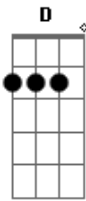

© ukulele-chords.com

© ukulele-chords.com