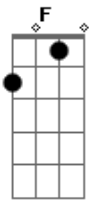

AC/DC - Two's Up

Tom: **F**
Intro: , & Chorus

MUTE

strings pick the G-string, use fingers for the **B** and **E**

rythem both guitars

SOLO

RHYTHM
F
x2 then **F** x1, **G** x1 x2 **G**

RIFF
P.M

tapping
T T T T T

PRE CHORUS

Pm.

Bit BEfore solo

END BIT FADE IN (free time)

Acordes

© ukulele-chords.com

© ukulele-chords.com