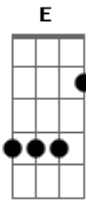

AC/DC - Two's Up

Tom: **F**
Intro: , & Chorus

MUTE

strings pick the G-string, use fingers for the **B** and **E**

rythem both guitars

SOLO

RHYTHM
F
x2 then **F** x1, **G** x1 x2 **G**

RIFF
P.M

tapping
T T T T T

PRE CHORUS

Pm.

Bit BEfore solo

END BIT FADE IN (free time)

Acordes

© ukulele-chords.com

© ukulele-chords.com