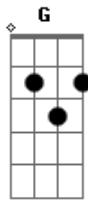

© ukulele-chords.com

© ukulele-chords.com