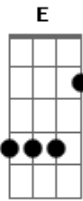

© ukulele-chords.com

© ukulele-chords.com