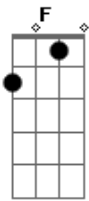

AC/DC - Two's Up

Tom: **F**
Intro: , & Chorus

MUTE

strings pick the G-string, use fingers for the **B** and **E**

rythem both guitars

SOLO

RHYTHM
F
x2 then **F** x1, **G** x1 x2 **G**

RIFF
P.M . . . . .

tapping
T T T T T

PRE CHORUS

Pm. . . . .

Bit BEfore solo

END BIT FADE IN (free time)

Acordes

© ukulele-chords.com