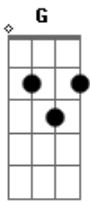

© ukulele-chords.com

© ukulele-chords.com