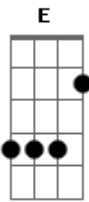

© ukulele-chords.com

© ukulele-chords.com