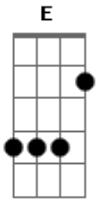

AC/DC - Shot Of Love

Tom: **E**

g2

both guitars

RIF**F**

Guitar 1

repeat

chorus

"lets fake it, dont waste it"

SOLO (look out cheech, its a hard one!)

Acordes

© ukulele-chords.com

© ukulele-chords.com