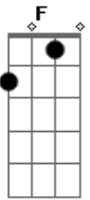

© ukulele-chords.com