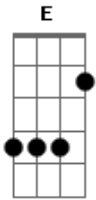

AC/DC - Shot Of Love

Tom: **E**

g2

both guitars

RIF**F**

Guitar 1

repeat

chorus

"lets fake it, dont waste it"

SOLO (look out cheech, its a hard one!)

Acordes

© ukulele-chords.com