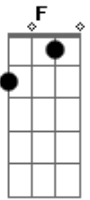

AC/DC - Shot Of Love

Tom: **E**

g2

both guitars

RIF**F**

Guitar 1

repeat

chorus

"lets fake it, dont waste it"

SOLO (look out cheech, its a hard one!)

Acordes

© ukulele-chords.com

© ukulele-chords.com