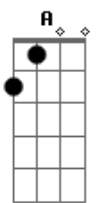

© ukulele-chords.com