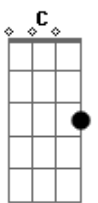

© ukulele-chords.com