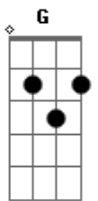

AC/DC - Shot In The Dark

tom:

Intro: A D G D
A D G
A D A D

[Primeira Parte]

I need a pick me up
A Rollin' Thunder truck
A I need a shot of you
That tattooed lady wild
Like a mountain lion
I got a hunger, that's the loving truth
[Pré-Refrão]

A shot in the dark
Ooh, a shot in the dark
A shot in the dark
A shot in the dark
A shot in the dark
Make you feel alright
A shot in the dark
Beats a walk in the park, yeah

Acordes

© ukulele-chords.com

© ukulele-chords.com