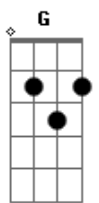

AC/DC - Shot In The Dark

tom:

Intro: A D G D
A D G
A D A D

[Primeira Parte]

I need a pick me up
A Rollin' Thunder truck
A I need a shot of you
That tattooed lady wild
Like a mountain lion
I got a hunger, that's the loving truth
[Pré-Refrão]

A shot in the dark
Ooh, a shot in the dark
A shot in the dark
A shot in the dark
A shot in the dark
Make you feel alright
A shot in the dark
Beats a walk in the park, yeah

Acordes

© ukulele-chords.com

© ukulele-chords.com