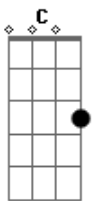

© ukulele-chords.com