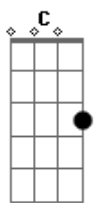

© ukulele-chords.com