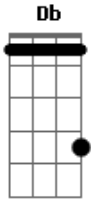

AC/DC - Ruff Stuff

Tom: **B**

guitar 2

"gimmie that ruff stuff"

Riff

guitar 1

guitar 2

pre chorus

"dont..here"

Or in standard tuning (not shore where this tab came from)
solos the same, just do it one step forward eg..-4- would
become -5-!

Fig 1

Ab Db Ab Db G#Db

Fig 2

Eb Db Gb

Riff 2

Ab Db

Ab Db

Ab Db Gb

Fig 3

Ab

Fig 4

Ab Db Eb Db Ab

3x
/ \
C Db

Fig 5

C Db C Db C Db

Db

Ab

Acordes

© ukulele-chords.com

© ukulele-chords.com

© ukulele-chords.com

© ukulele-chords.com