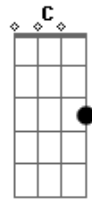

© ukulele-chords.com