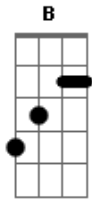

AC/DC - Ruff Stuff

Tom: **B**

guitar 2

"gimmie that ruff stuff"

Riff

guitar 1

guitar 2

pre chorus

Chorus

gimme that ruff stuff

"dont want you face around here"

SOLO

repeat

second solo

"dont want your face.....
end bit

around here.....

"dont..here"

Or in standard tuning (not shore where this tab came from)
solos the same, just do it one step forward eg..-4- would
become -5-!

Fig 1

Ab Db Ab Db G#Db

Fig 2

Eb Db Gb

Riff 2

Ab Db

Ab Db

Ab Db Gb

Fig 3

Ab

Fig 4

Ab Db Eb Db Ab

3x
/ \
C Db

Fig 5

C Db C Db C Db

Db

Ab

Acordes