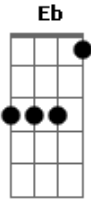

© ukulele-chords.com