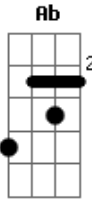

© ukulele-chords.com

© ukulele-chords.com