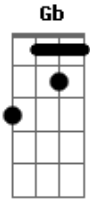

© ukulele-chords.com