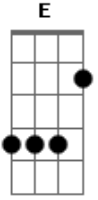

© ukulele-chords.com