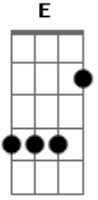

AC/DC - Rockin All The Way

Tom: **F**

VERSE **E** x4

0.16 x2

PRE CHORUS 0.40

CHORUS 0.47 x4

Acordes

© ukulele-chords.com