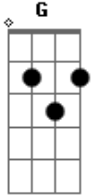

AC/DC - Love At First Feel

Tom: **G**
Intro: HORUS

RIF**F**
lead

Rythem repeat

to chorus

"feels good just like i knew it would ha ha

SOLO

trill . . . . .

ryhthem

lead

Acordes

© ukulele-chords.com