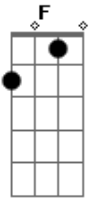

© ukulele-chords.com