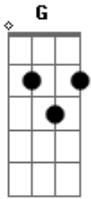

AC/DC - Love At First Feel

Tom: **G**
Intro: HORUS

RIF**F**
lead

Rythem repeat

to chorus

"feels good just like i knew it would ha ha

SOLO

trill . . . . .

ryhthem

lead

Acordes

© ukulele-chords.com