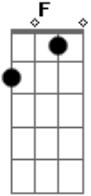

© ukulele-chords.com